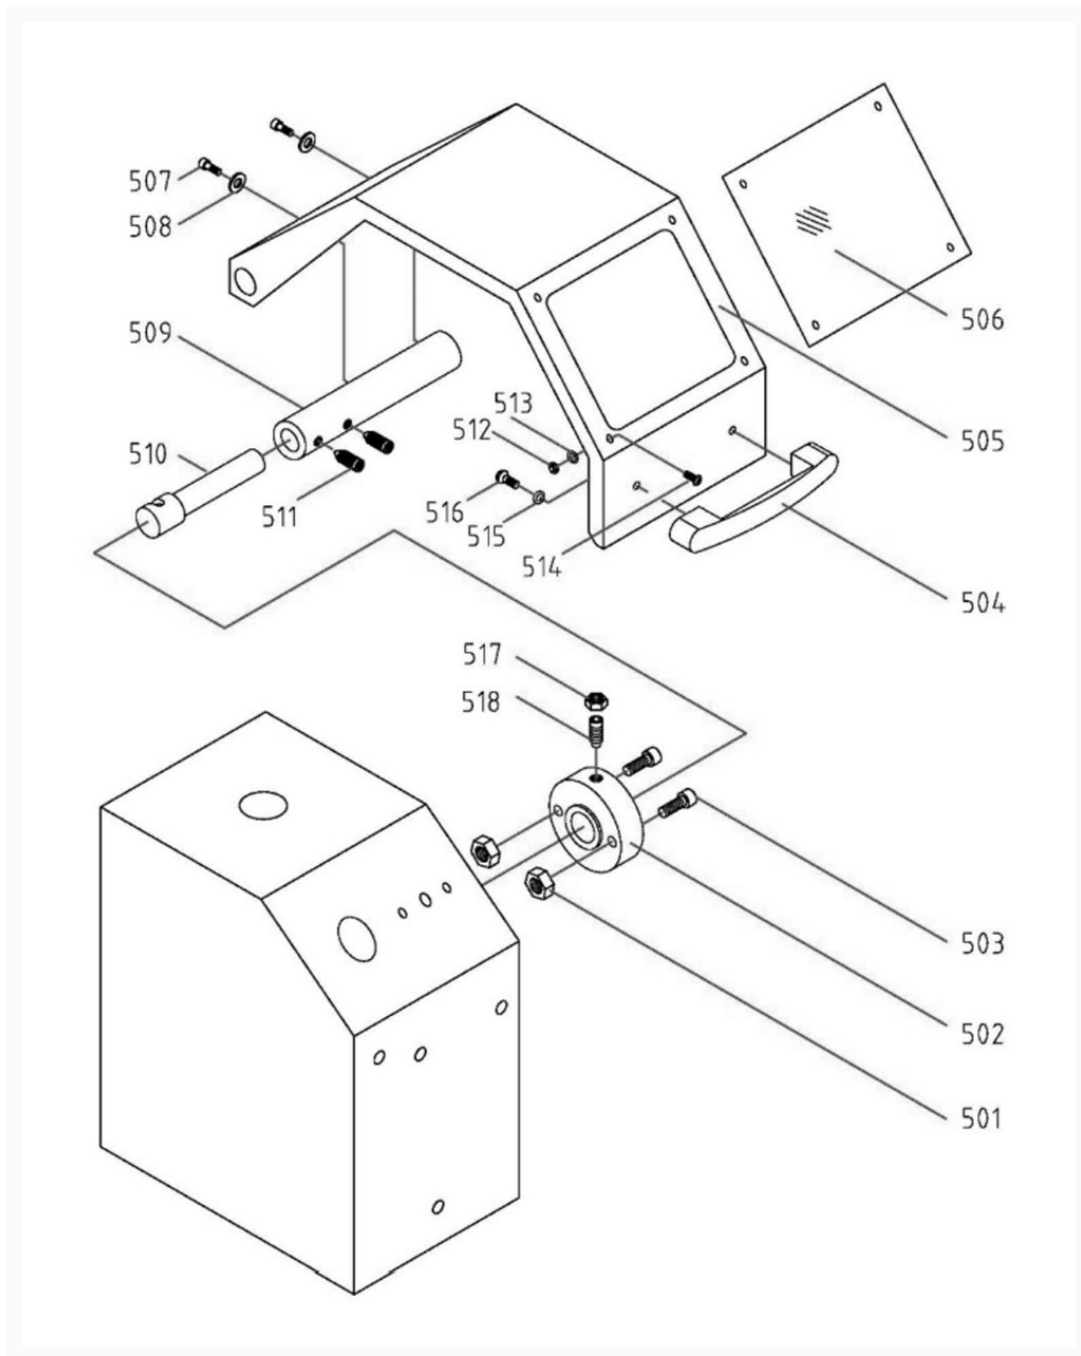

# BDB-919 Chuck Guard

## Additional Information

---

Stock Number

321378-6