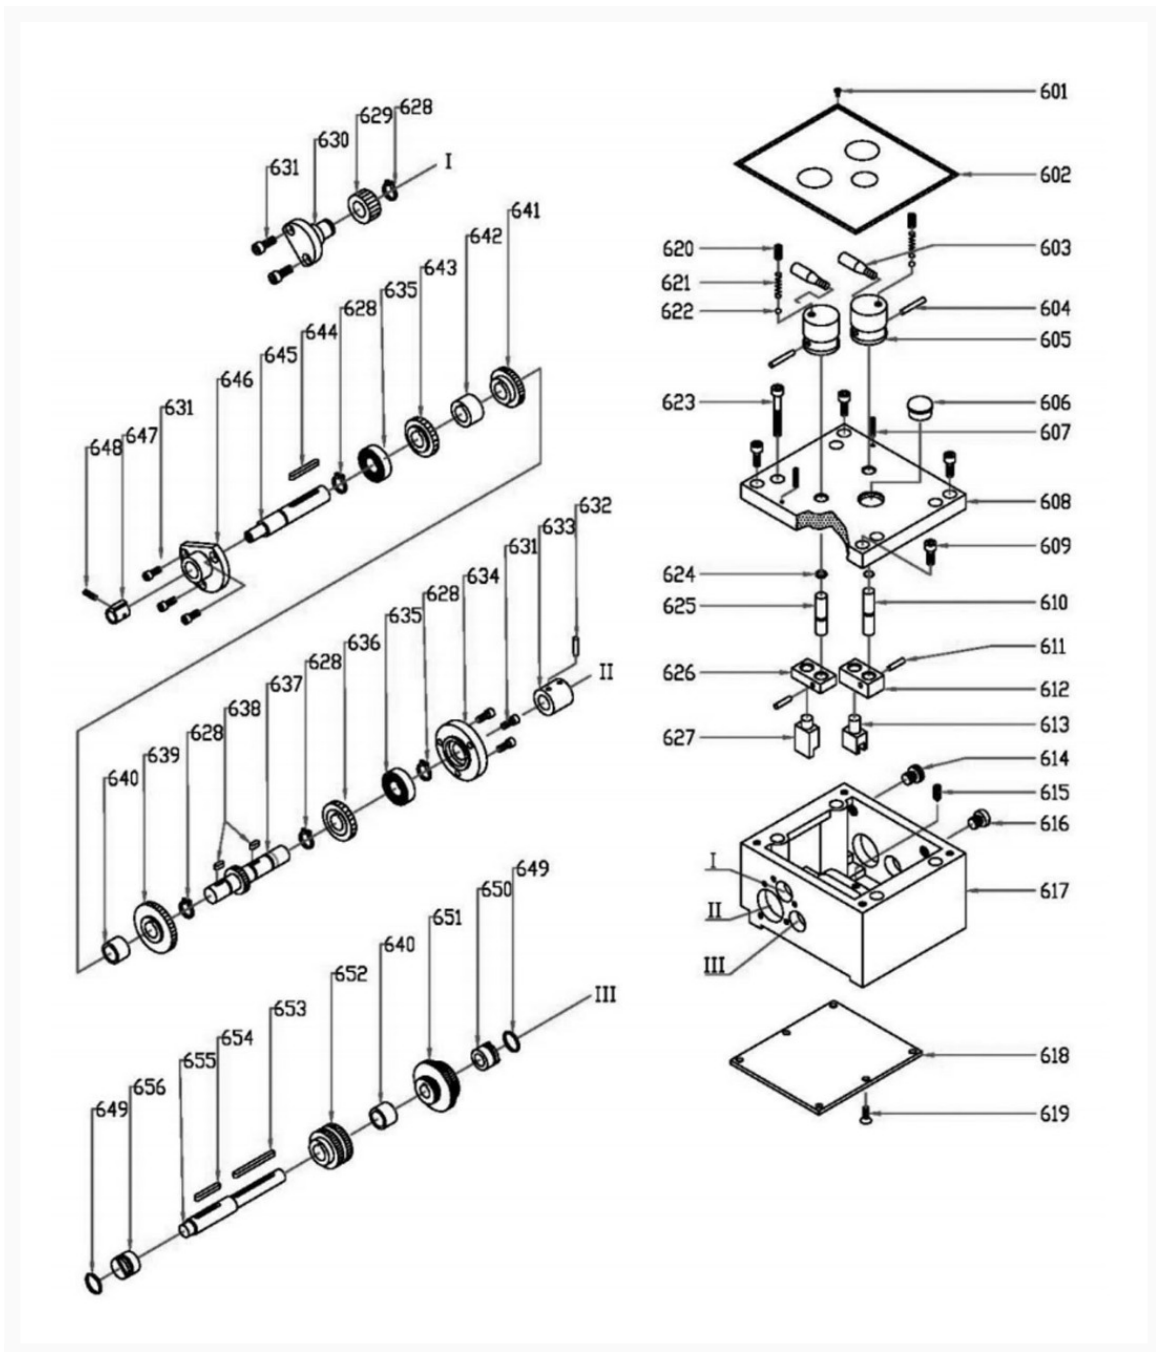

BDB-919 Gear Box

Product Images

Additional Information

Stock Number

321378-7

Products in this set