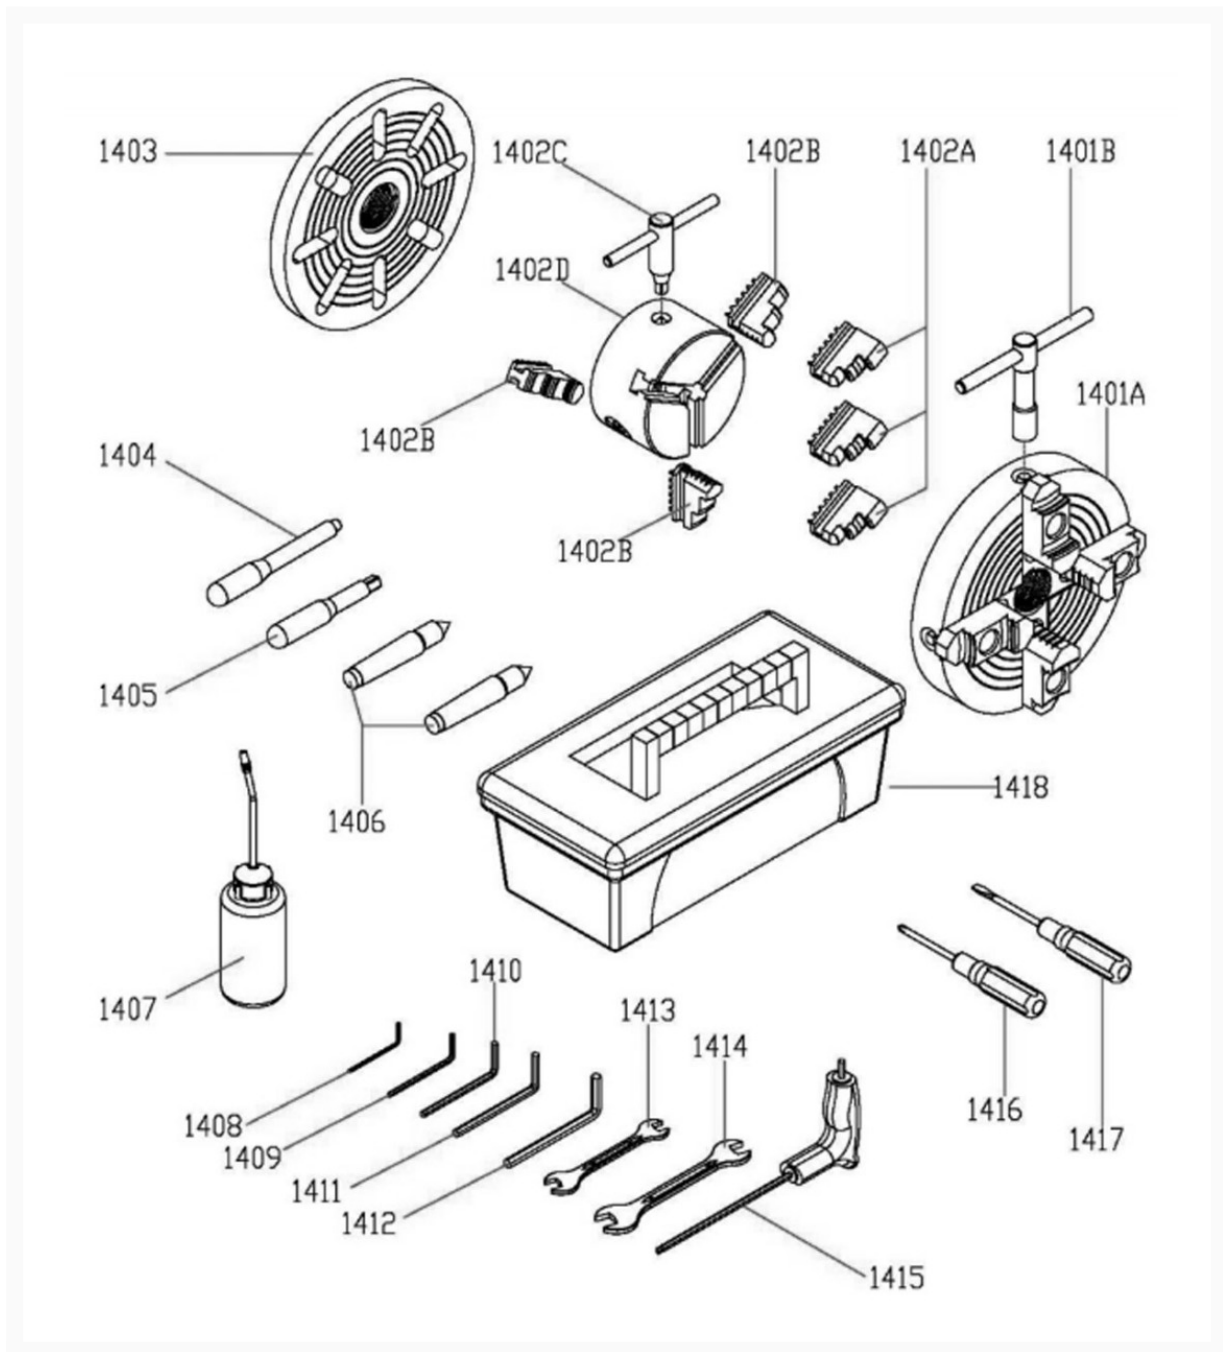

BDB-919 Accessories

Product Images

Additional Information

Stock Number

321378-16

Products in this set