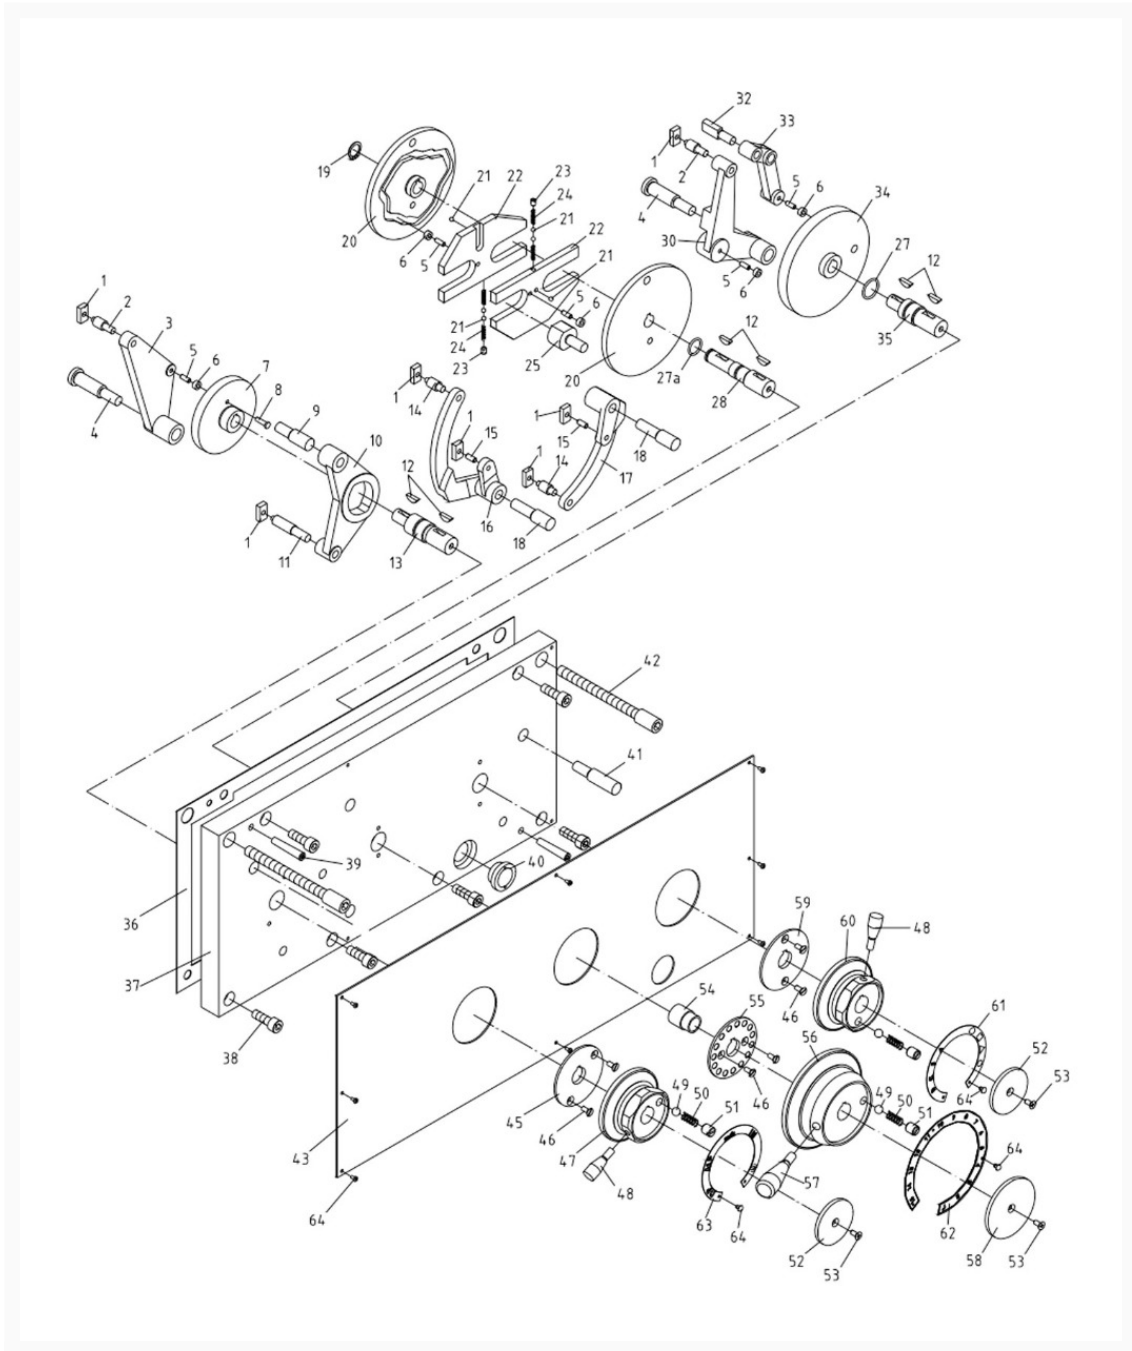

GH-2680ZH Gear Box Assembly II

Product Images

Additional Information

Stock Number

321860-10

Products in this set