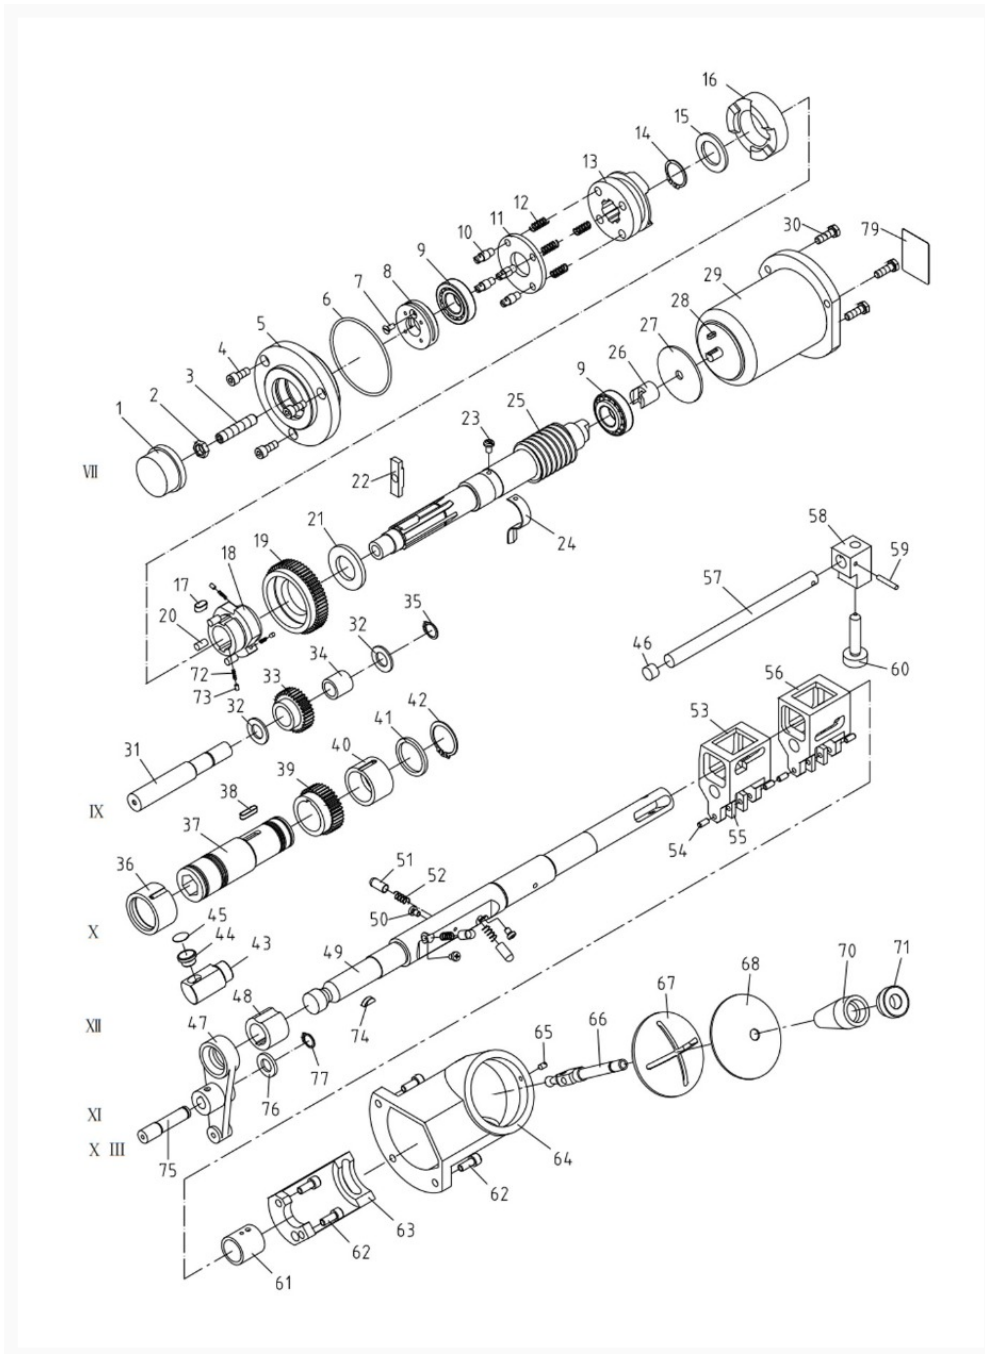

GH-2680ZH Apron Assembly II

Product Images

Additional Information

Stock Number

321860-16

Products in this set