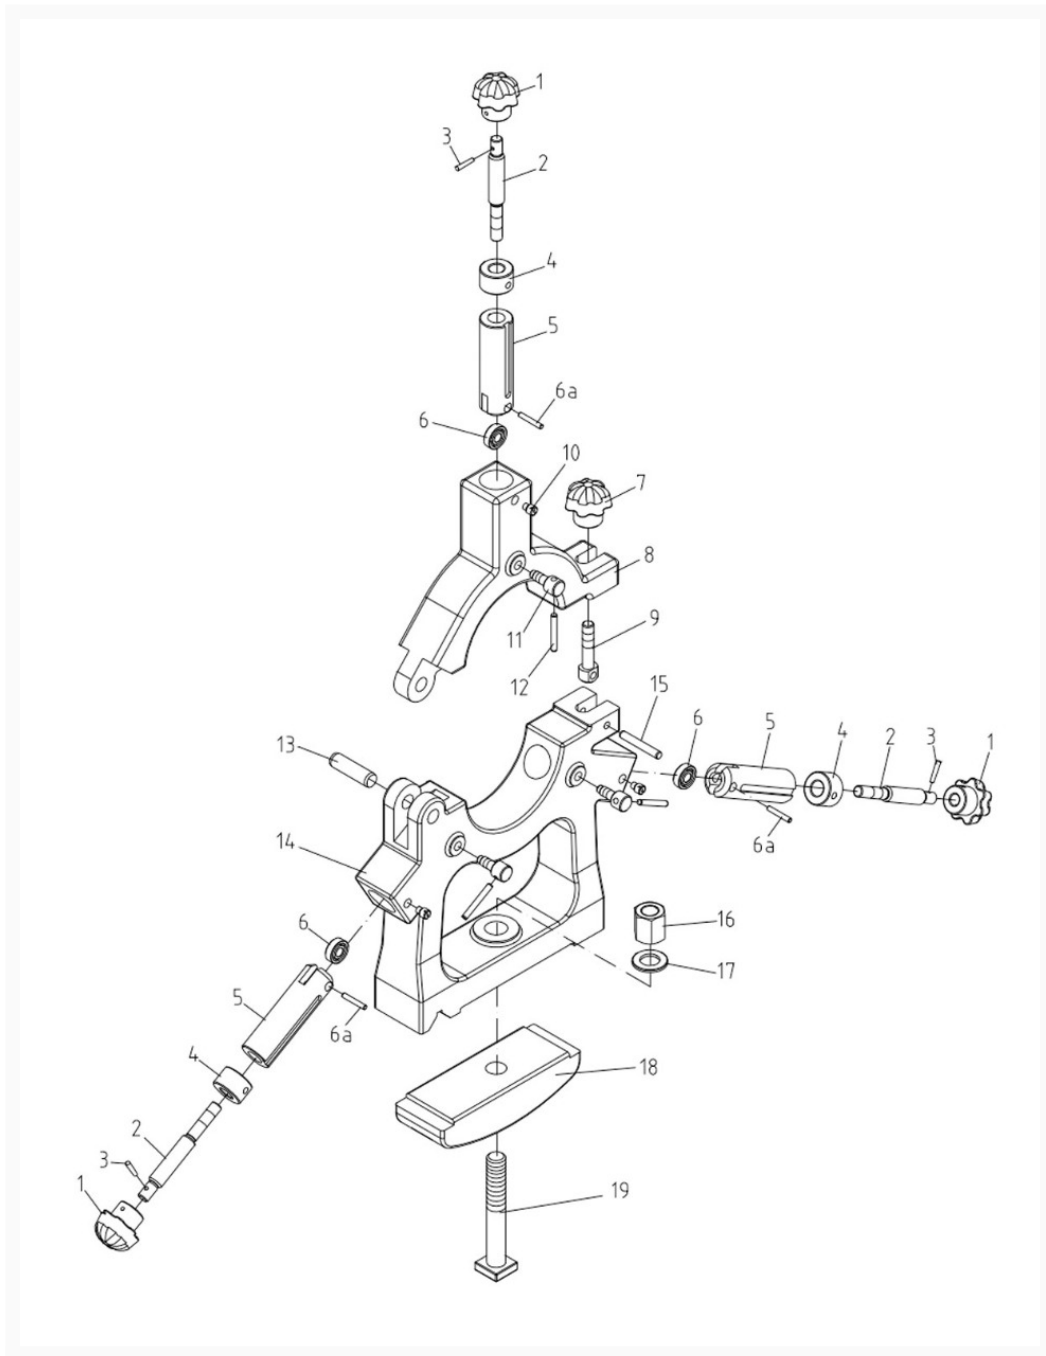

GH-2680ZH Steady Rest Assembly

Product Images

Additional Information

Stock Number

321860-21

Products in this set