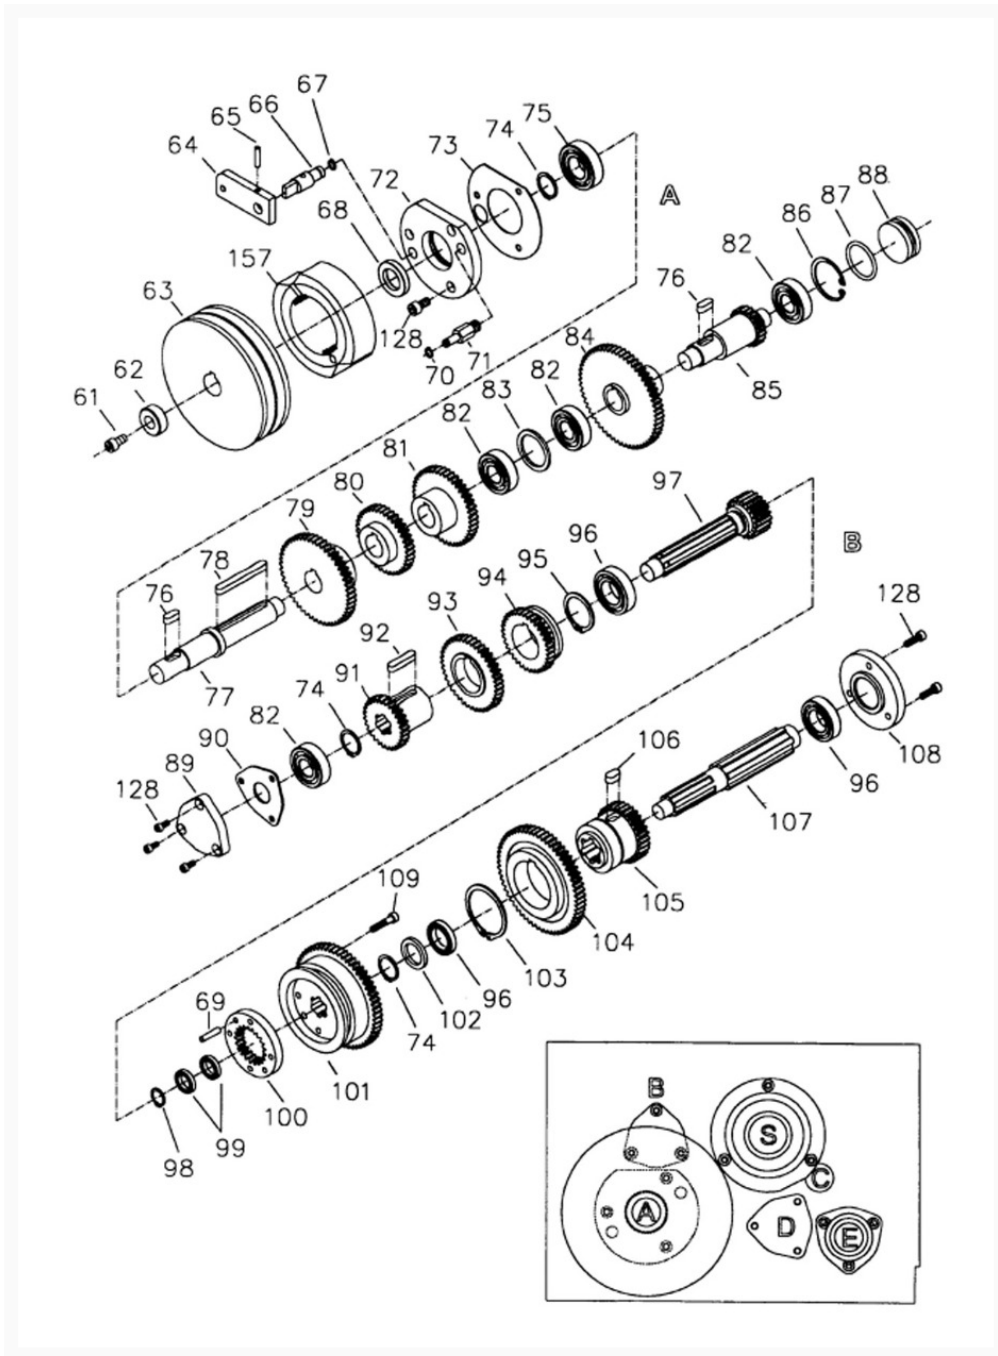

# GH-1440-1 Headstock Assembly II

## Product Images

## Additional Information

---

Stock Number

322830-2

## Products in this set

---