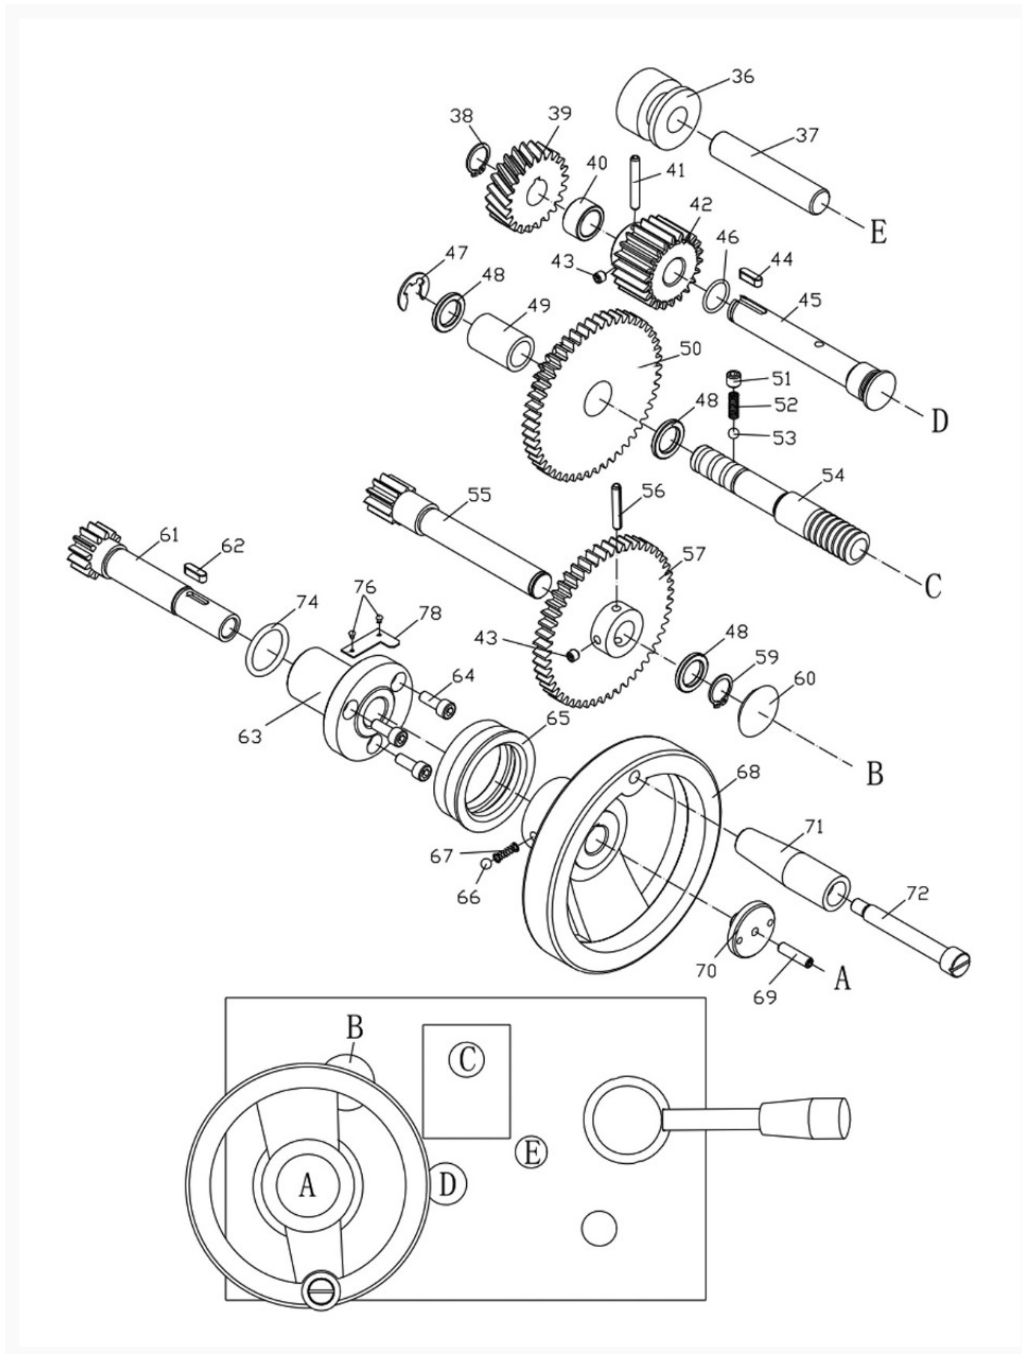

# GH-1440-1 Apron Assembly II

## Additional Information

---

Stock Number

322830-7