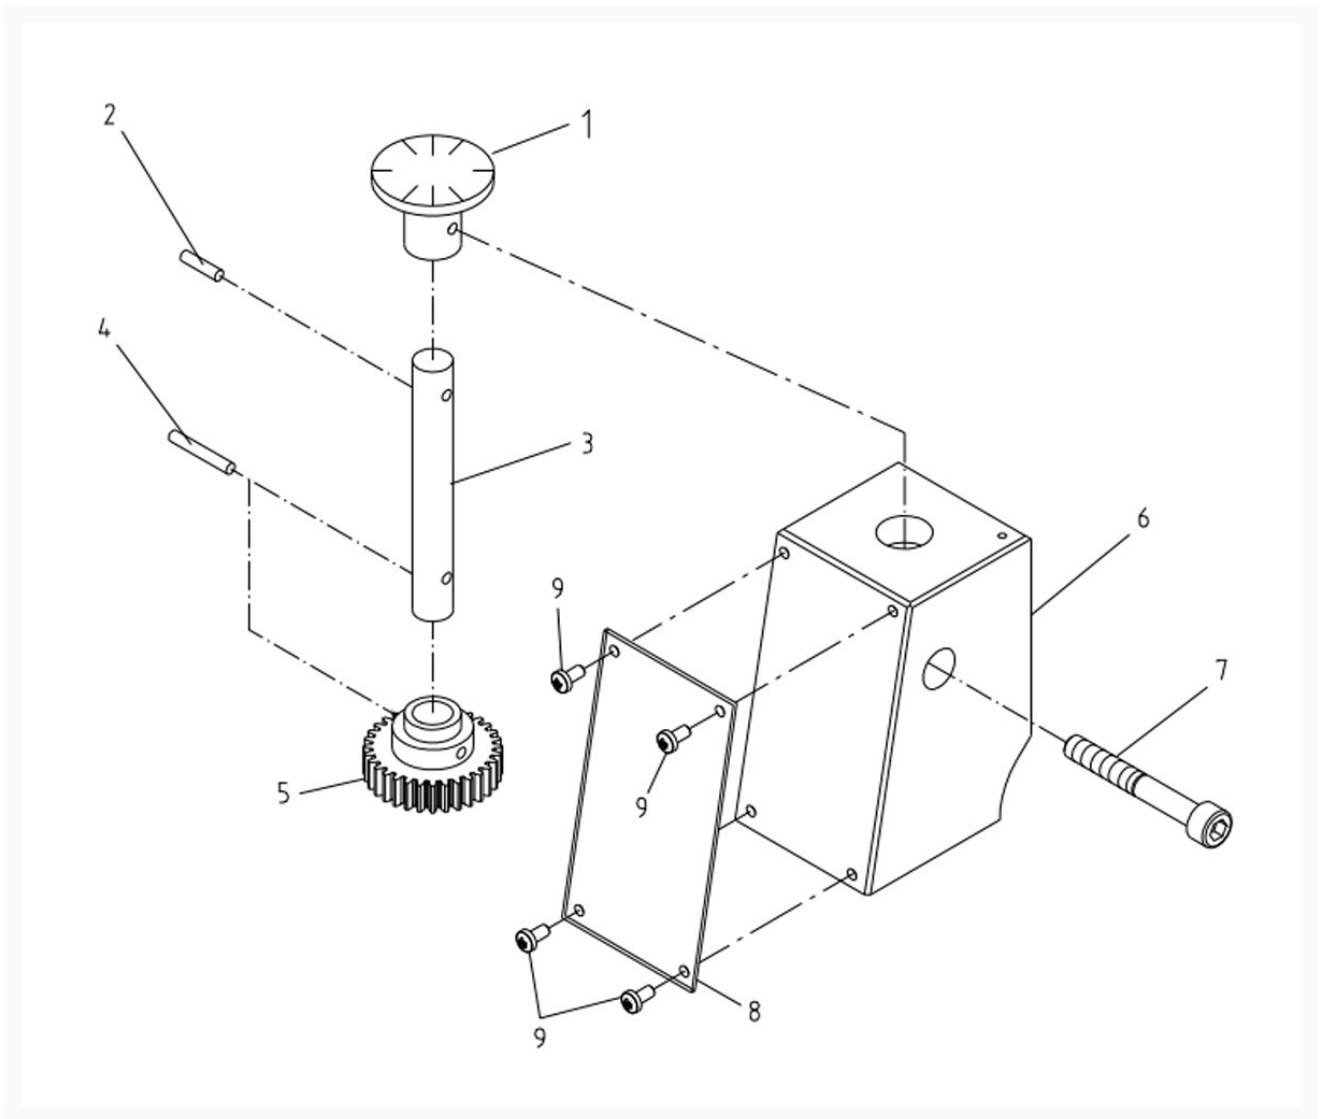

GH-1440-1 Thread Dial Assembly

Product Images

Additional Information

Stock Number

322830-15

Products in this set