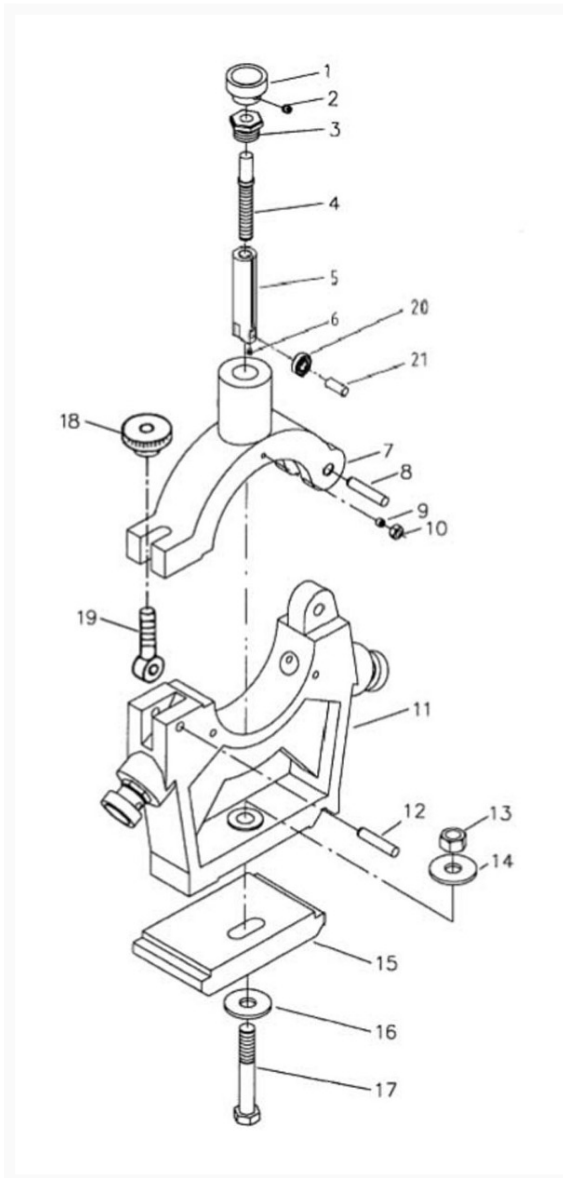

GH-1440-1 Steady Rest

Product Images

Additional Information

Stock Number

322830-16

Products in this set