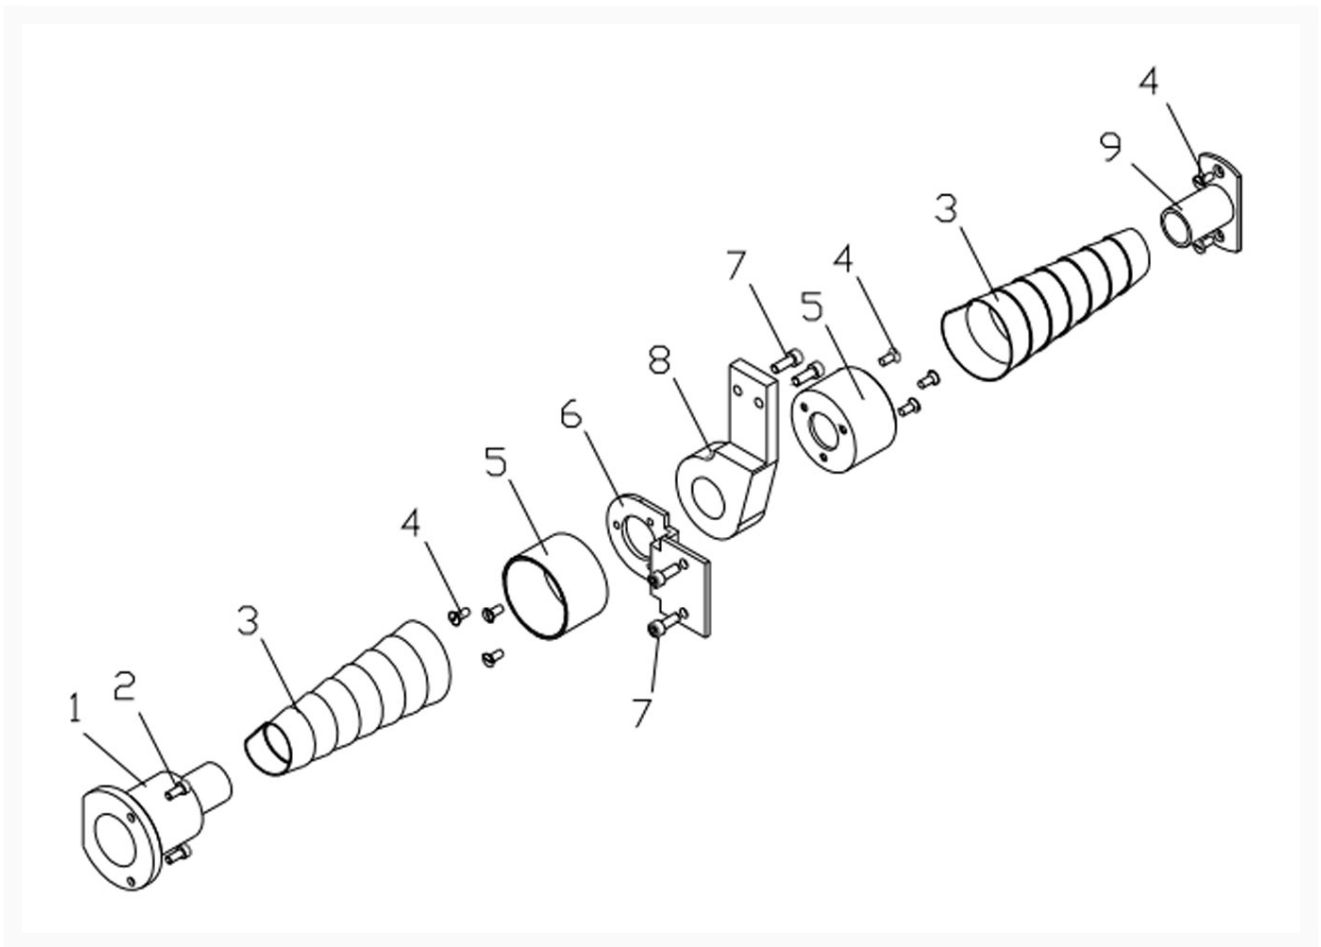

GH-1440-1 Lead Screw Cover Assembly

Product Images

Additional Information

Stock Number

322830-19

Products in this set