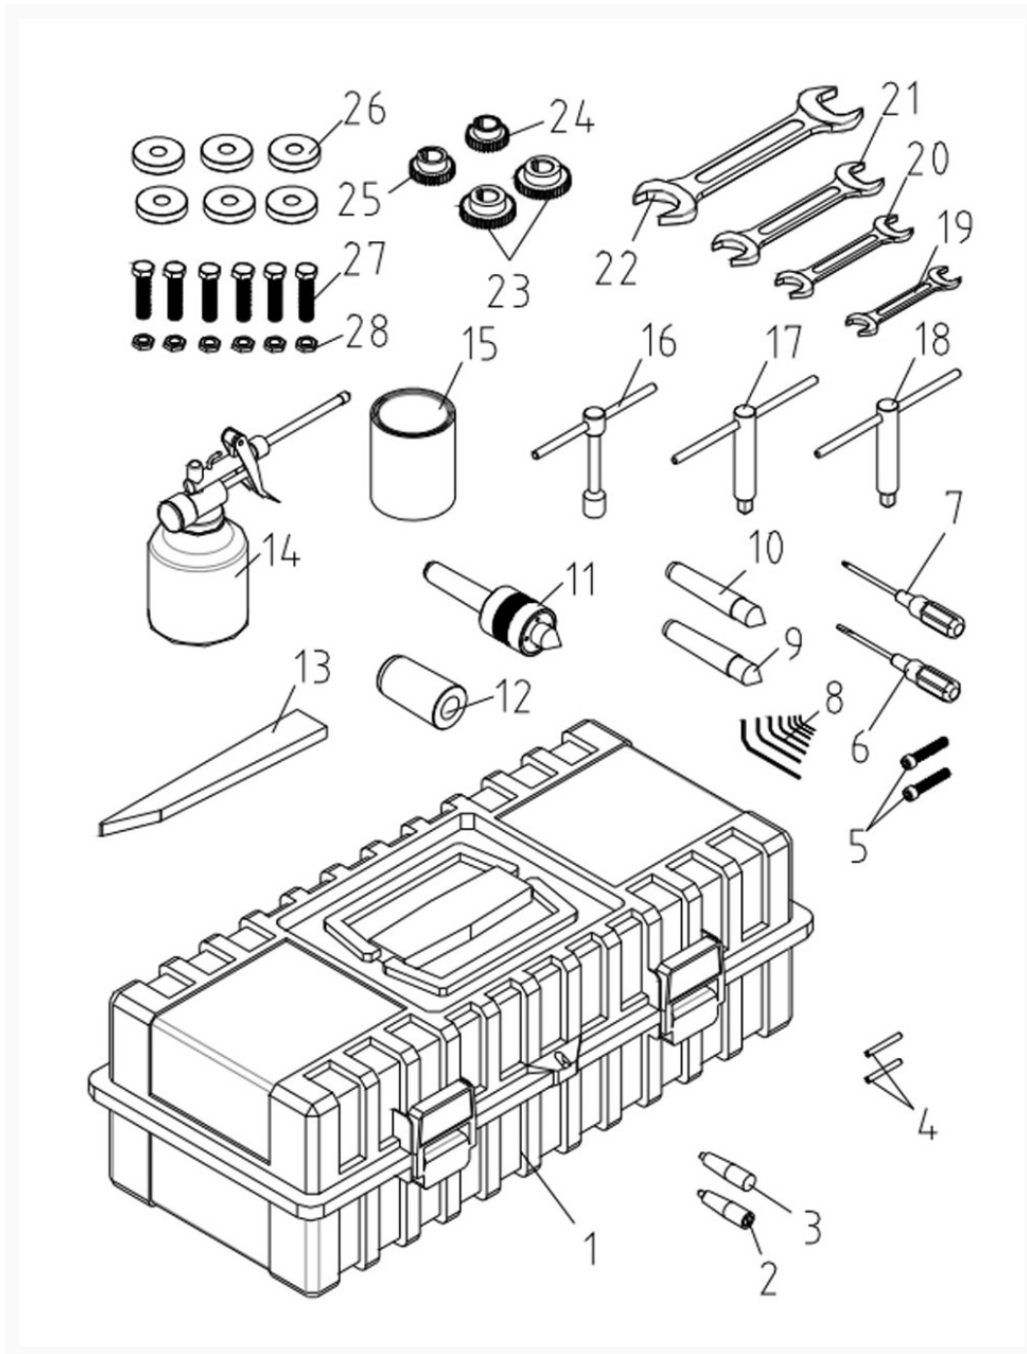

GH-1440-1 Accessories I

Product Images

Additional Information

Stock Number

322830-20

Products in this set