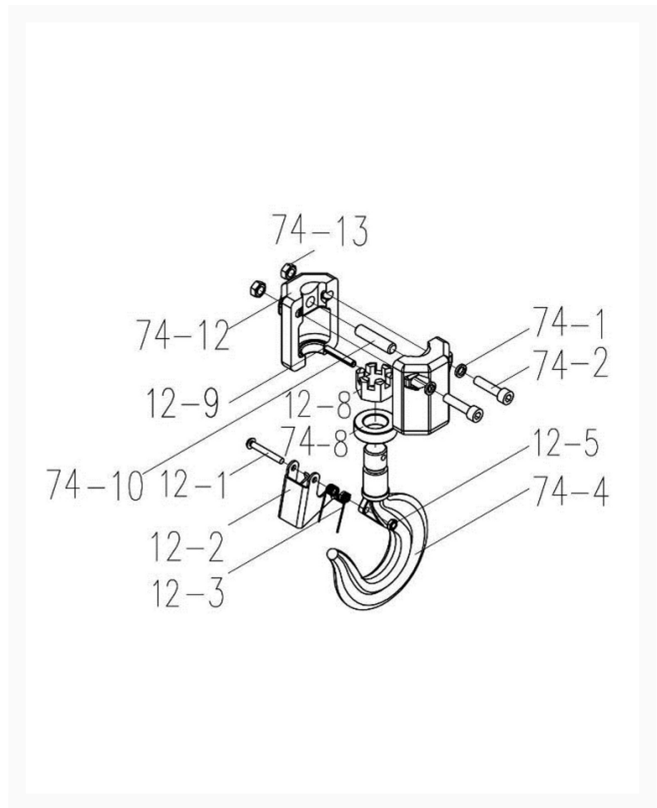

SS-3C 1 Ton Top and Bottom Hook Assemblies

Product Images

Additional Information

Stock Number

131000-6

Products in this set