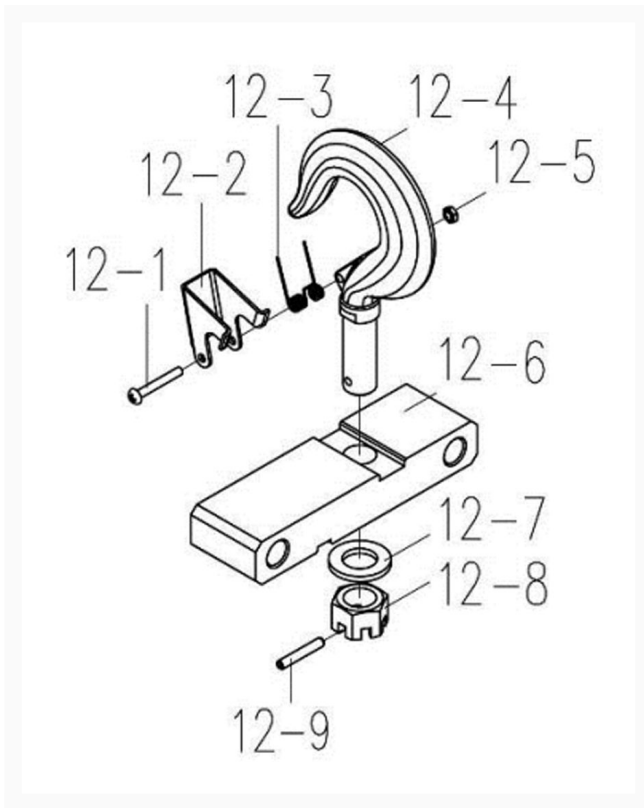

SS-3C 1 Ton Top and Bottom Hook Assemblies

Product Images

Additional Information

Stock Number

131000-6

Products in this set