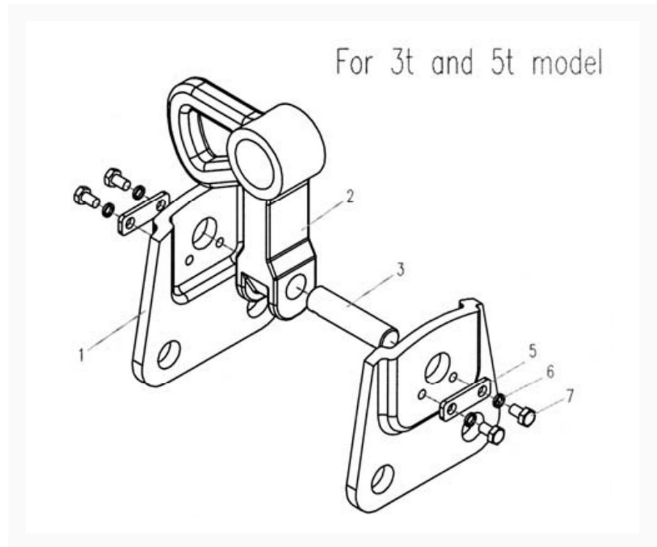

ET-C 3PH Lug Mount Assembly

Product Images

Additional Information

Stock Number

262610-2

Products in this set