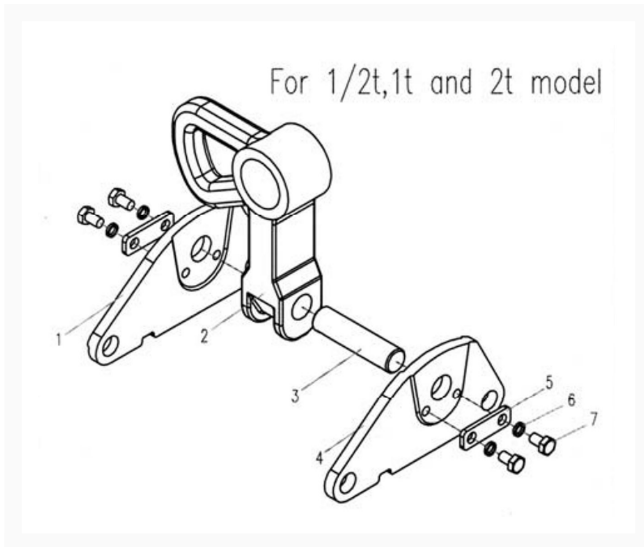

ET-C 3PH Lug Mount Assembly

Product Images

Additional Information

Stock Number

262610-2

Products in this set