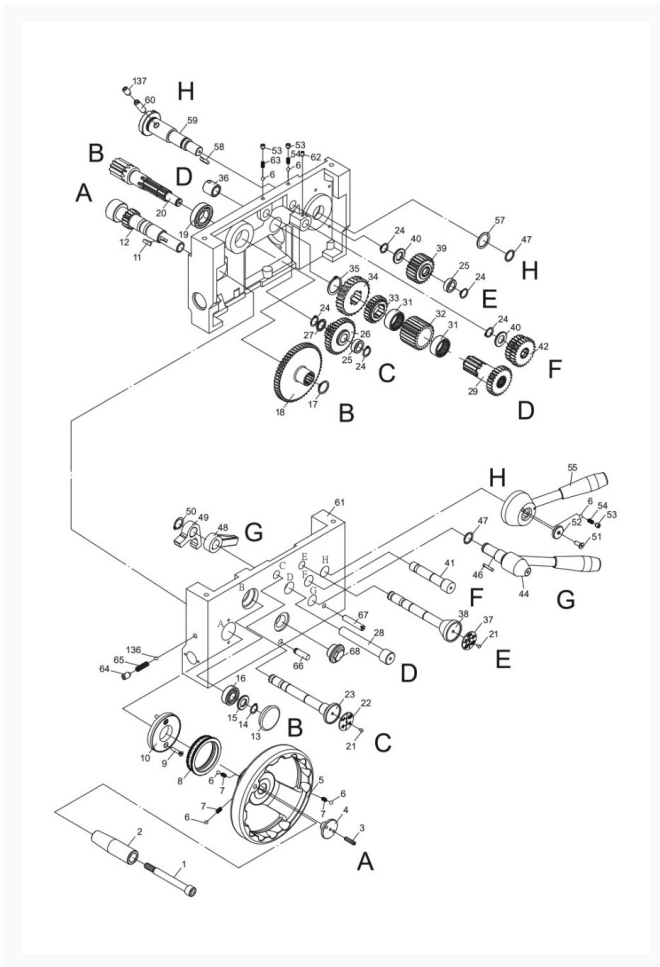

EGH-1740 Apron Assembly

Product Images

Additional Information

Stock Number

892100-3

Products in this set