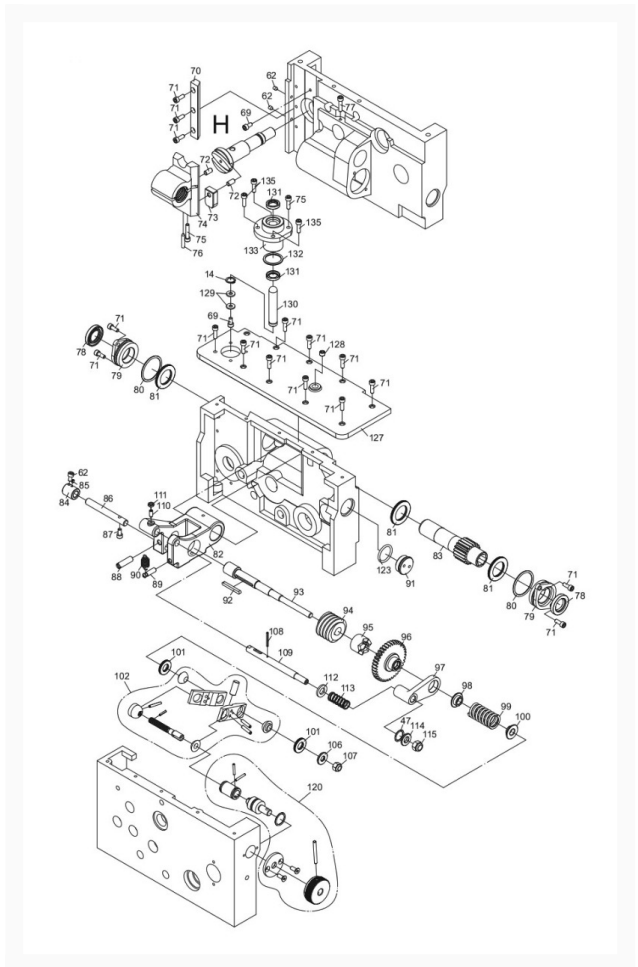

EGH-1740 Apron Assembly

Product Images

Additional Information

Stock Number

892100-3

Products in this set