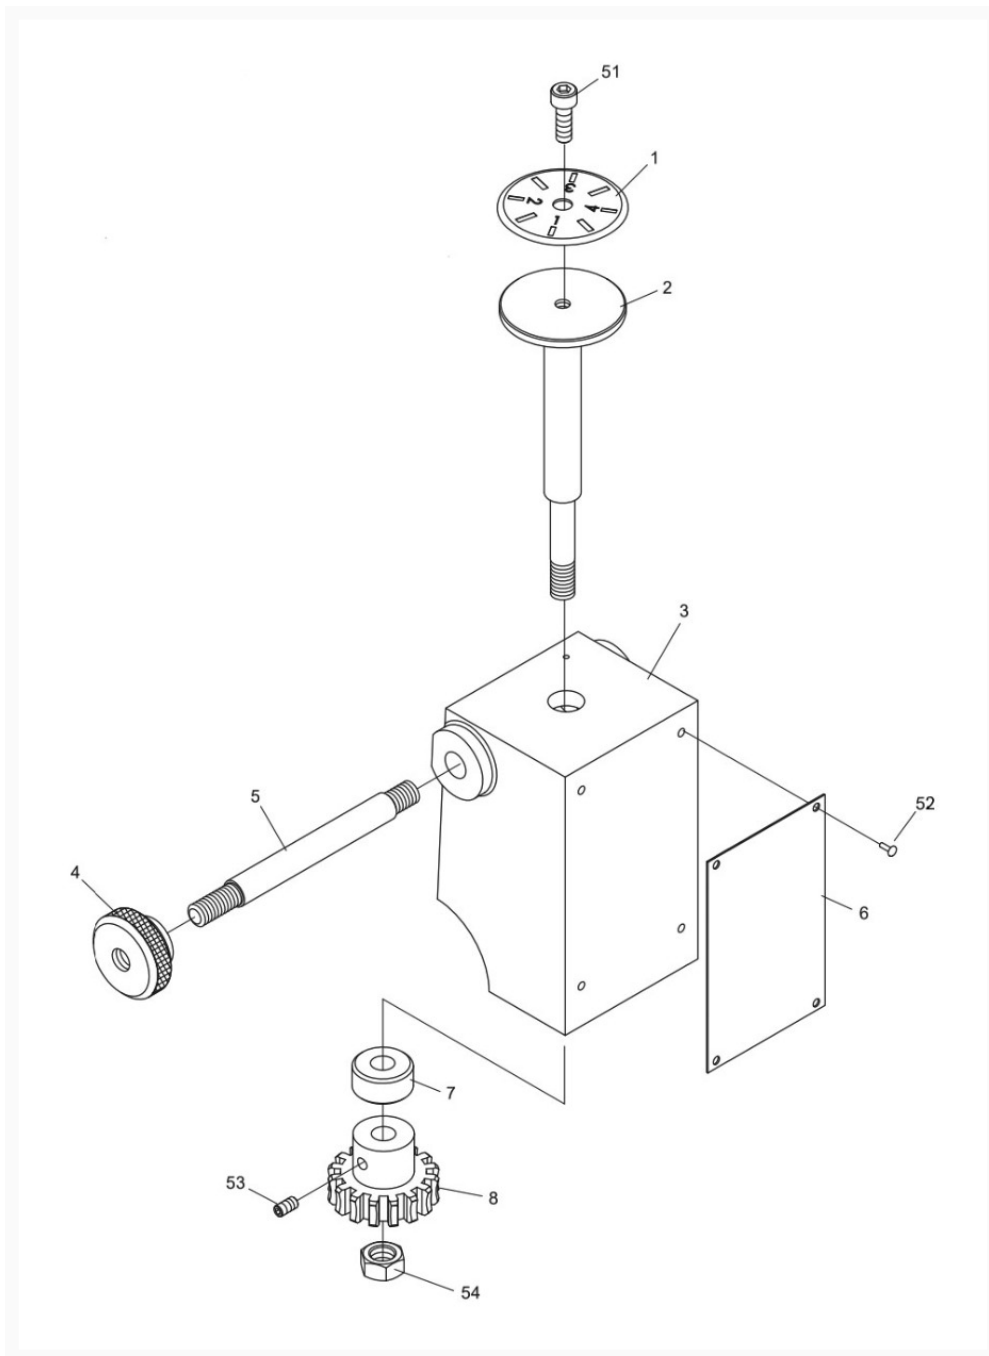

EGH-1740 Dial Indicator Assembly

Product Images

Additional Information

Stock Number

892100-4

Products in this set