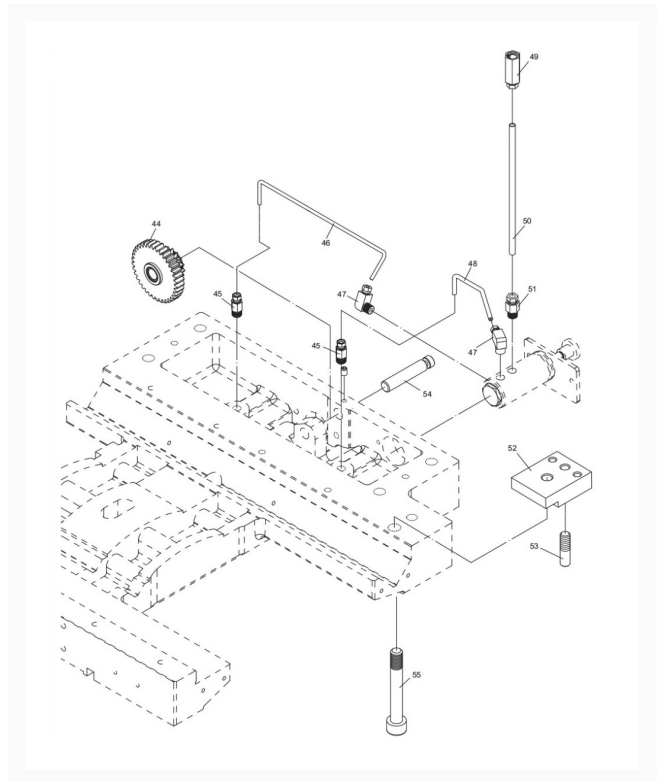

EGH-1740 Saddles Assembly

Product Images

Additional Information

Stock Number

892100-6

Products in this set