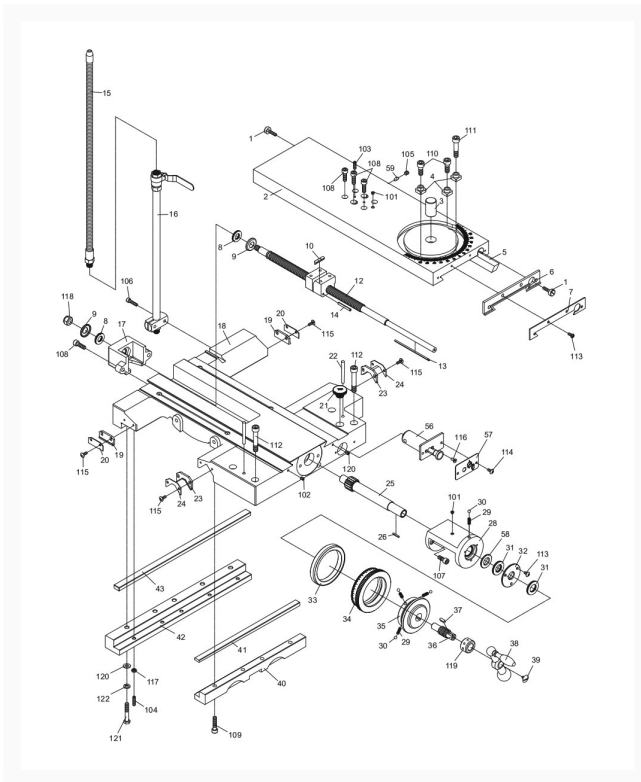

EGH-1740 Saddles Assembly

Product Images

Additional Information

Stock Number

892100-6

Products in this set