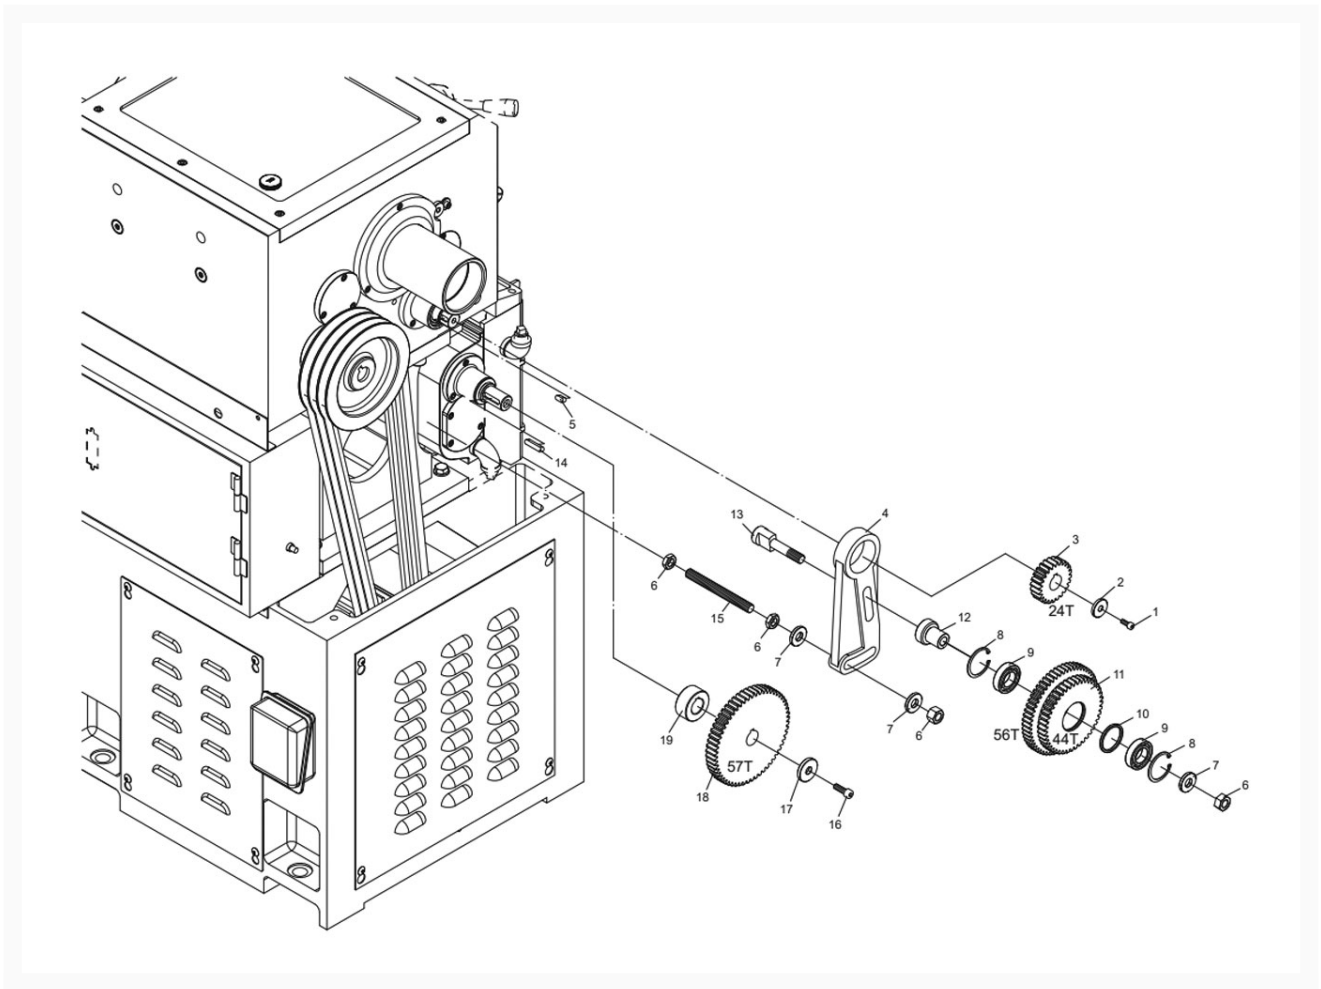

EGH-1740 End Gear Assembly

Product Images

Additional Information

Stock Number

892100-8

Products in this set