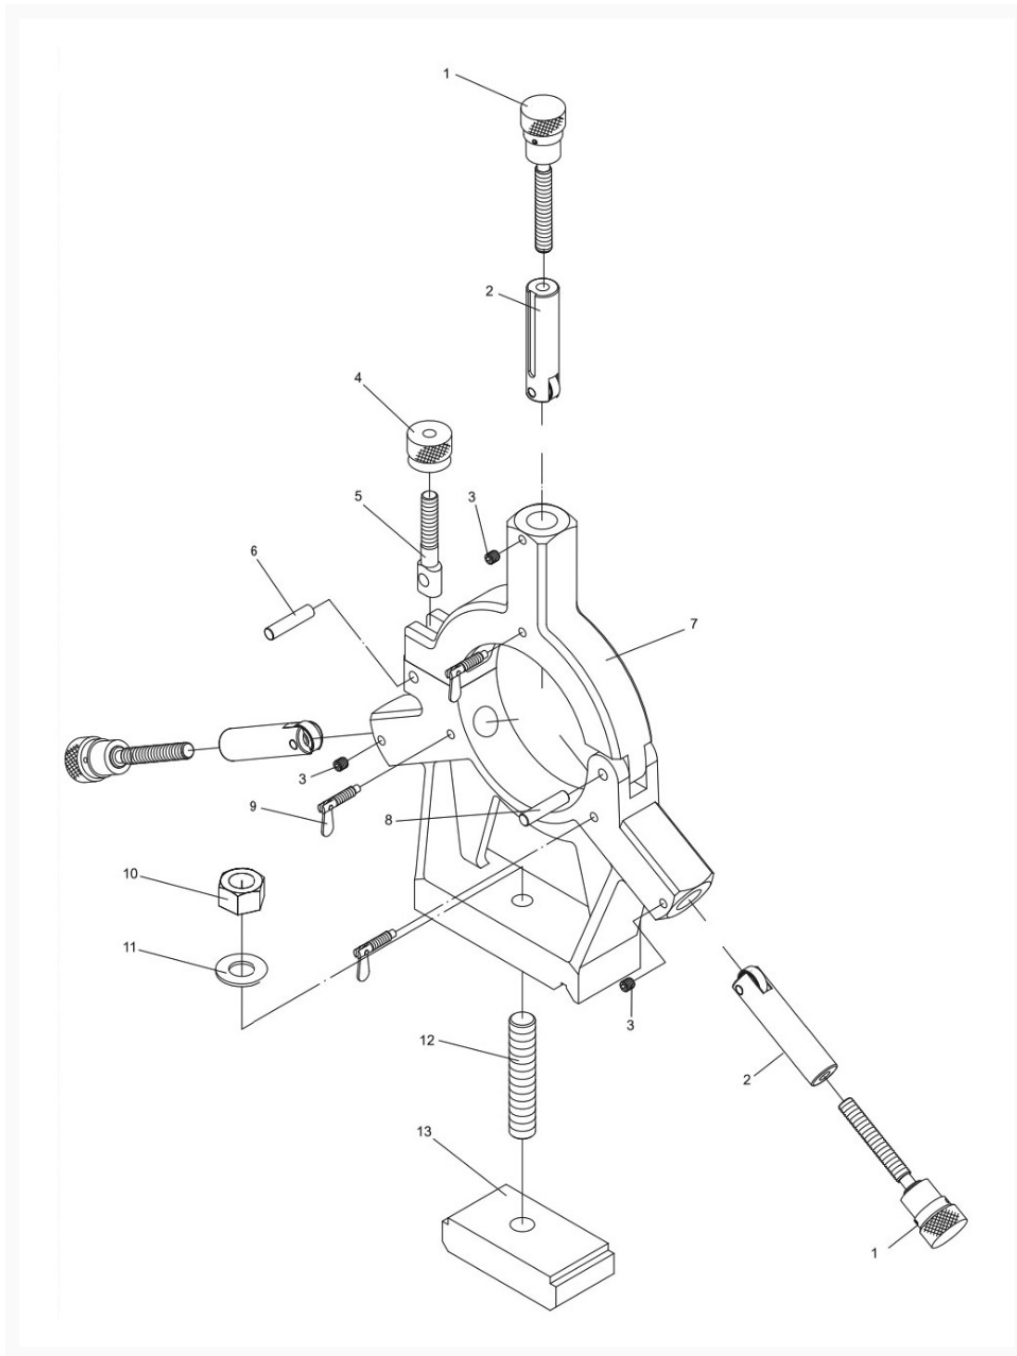

EGH-1740 Steady Rest Assembly

Product Images

Additional Information

Stock Number

892100-13

Products in this set