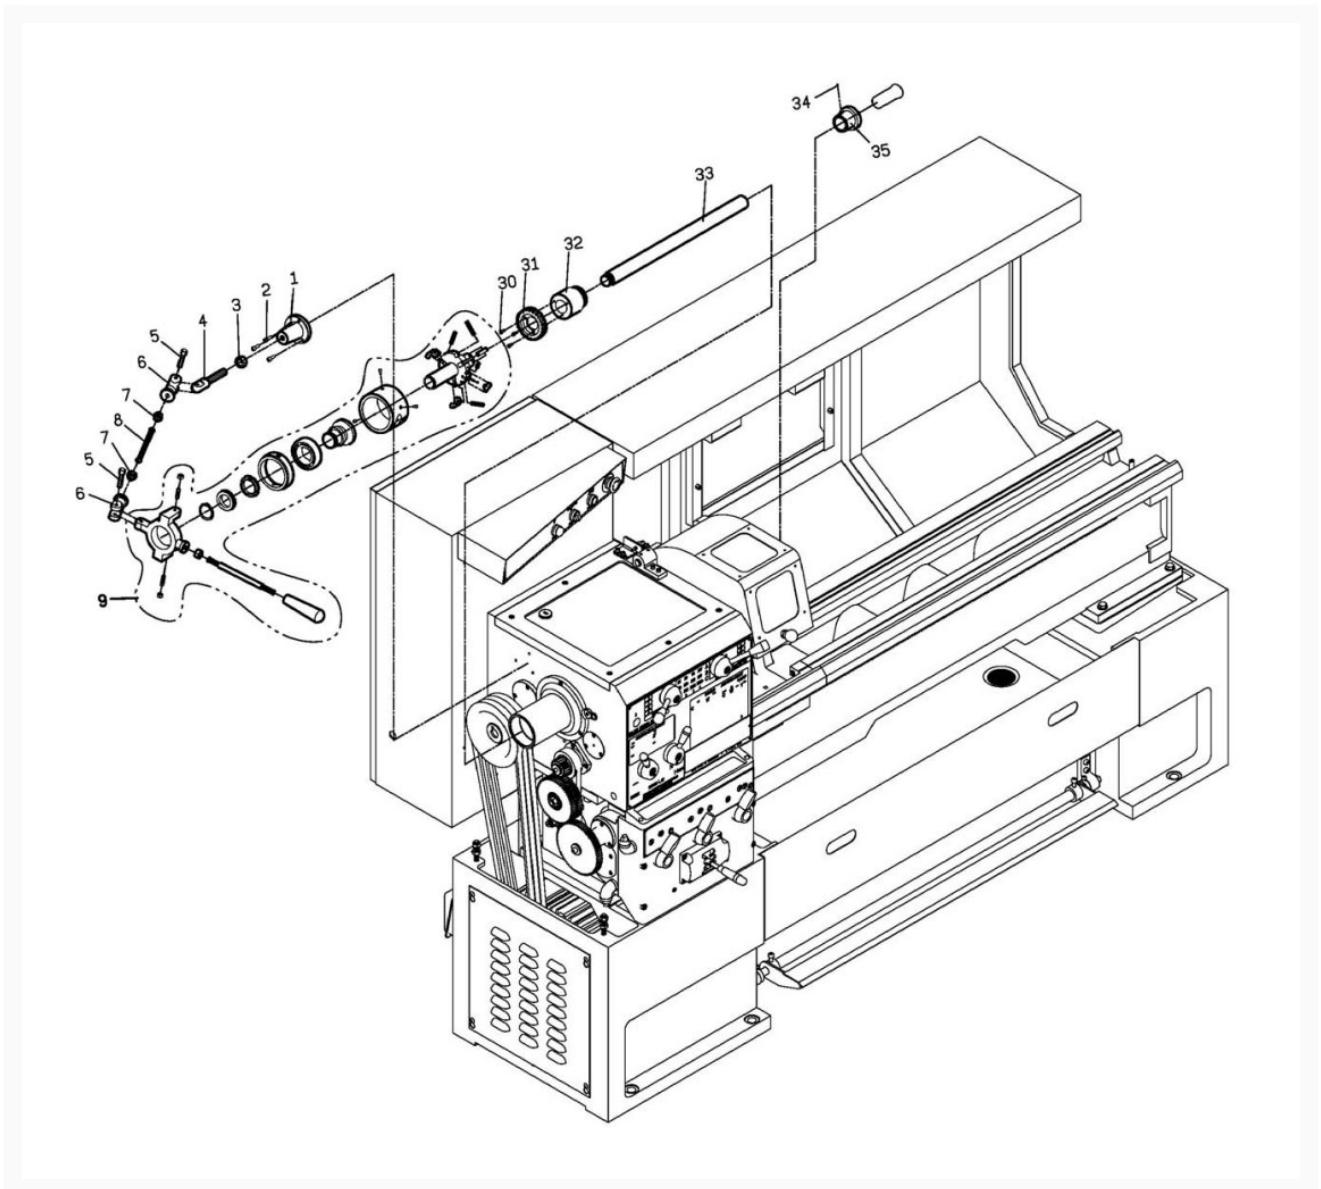

EGH-1740 Collet Closer Assembly

Product Images

Additional Information

Stock Number

892100-16

Products in this set