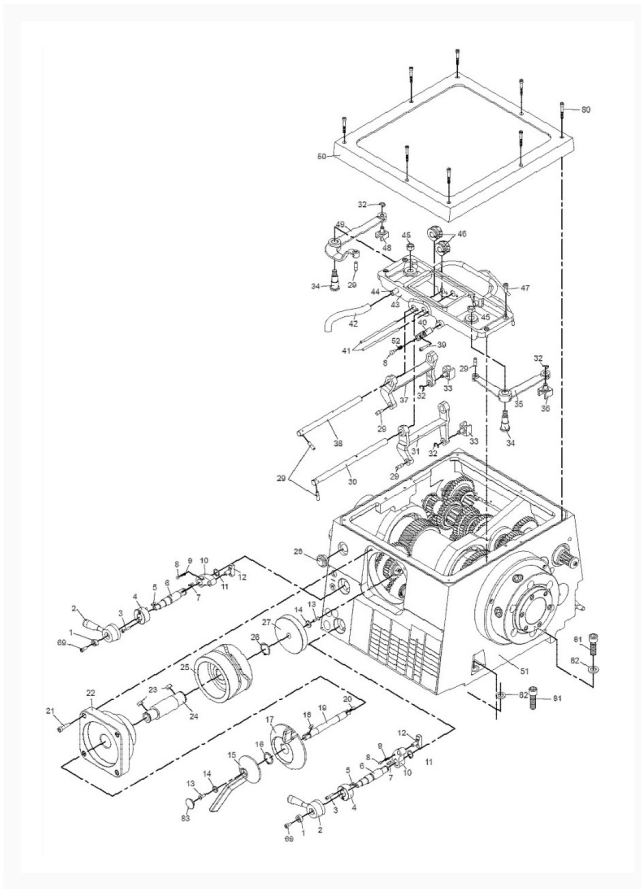

# EGH-1880 Headstock Assembly I

## Additional Information

---

Stock Number

892200-1