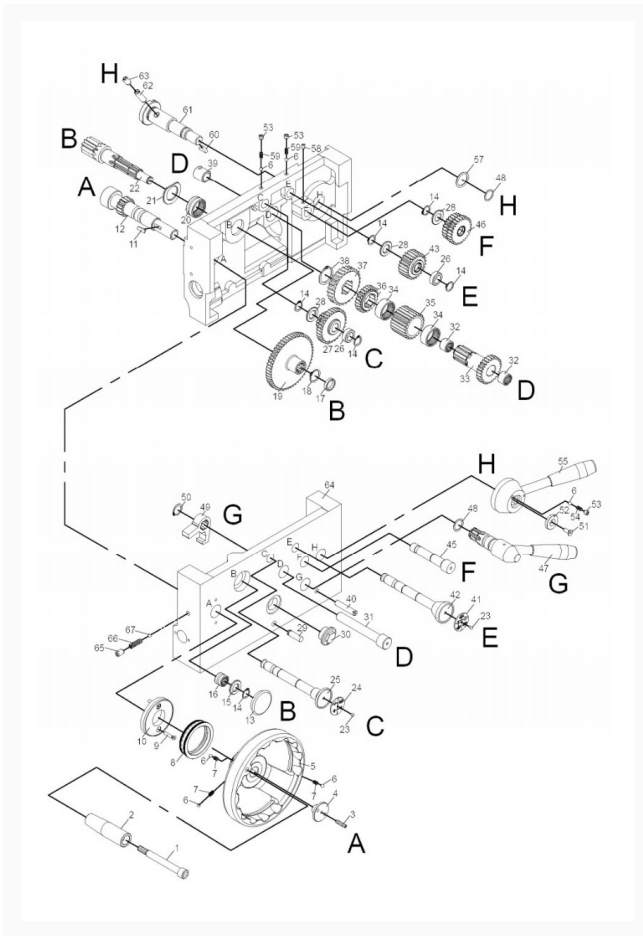

# EGH-1880 Apron Assembly

## Product Images

## Additional Information

Stock Number

892200-4

## Products in this set