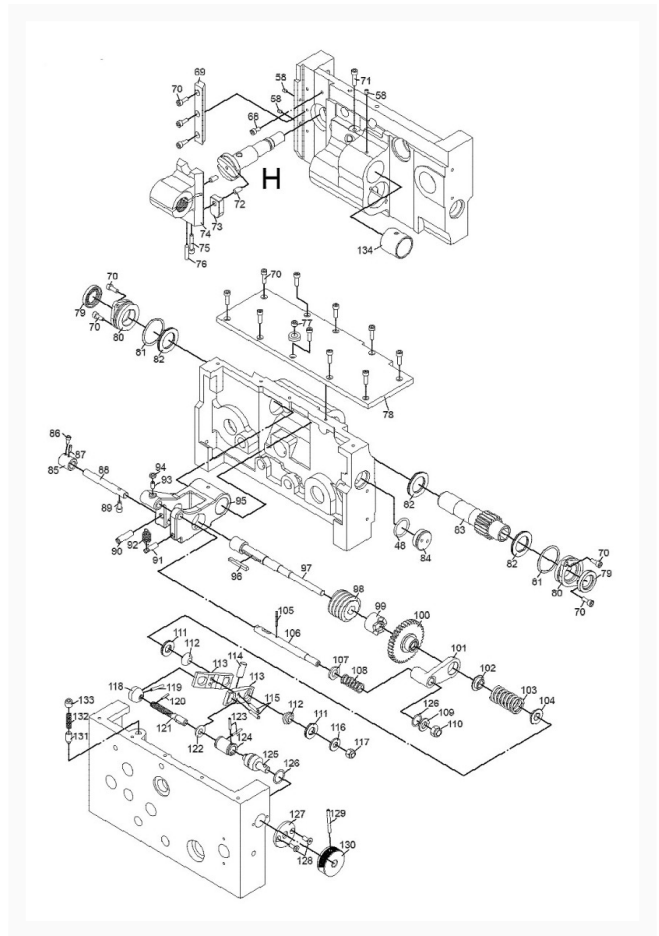

# EGH-1880 Apron Assembly

## Product Images

## Additional Information

Stock Number

892200-4