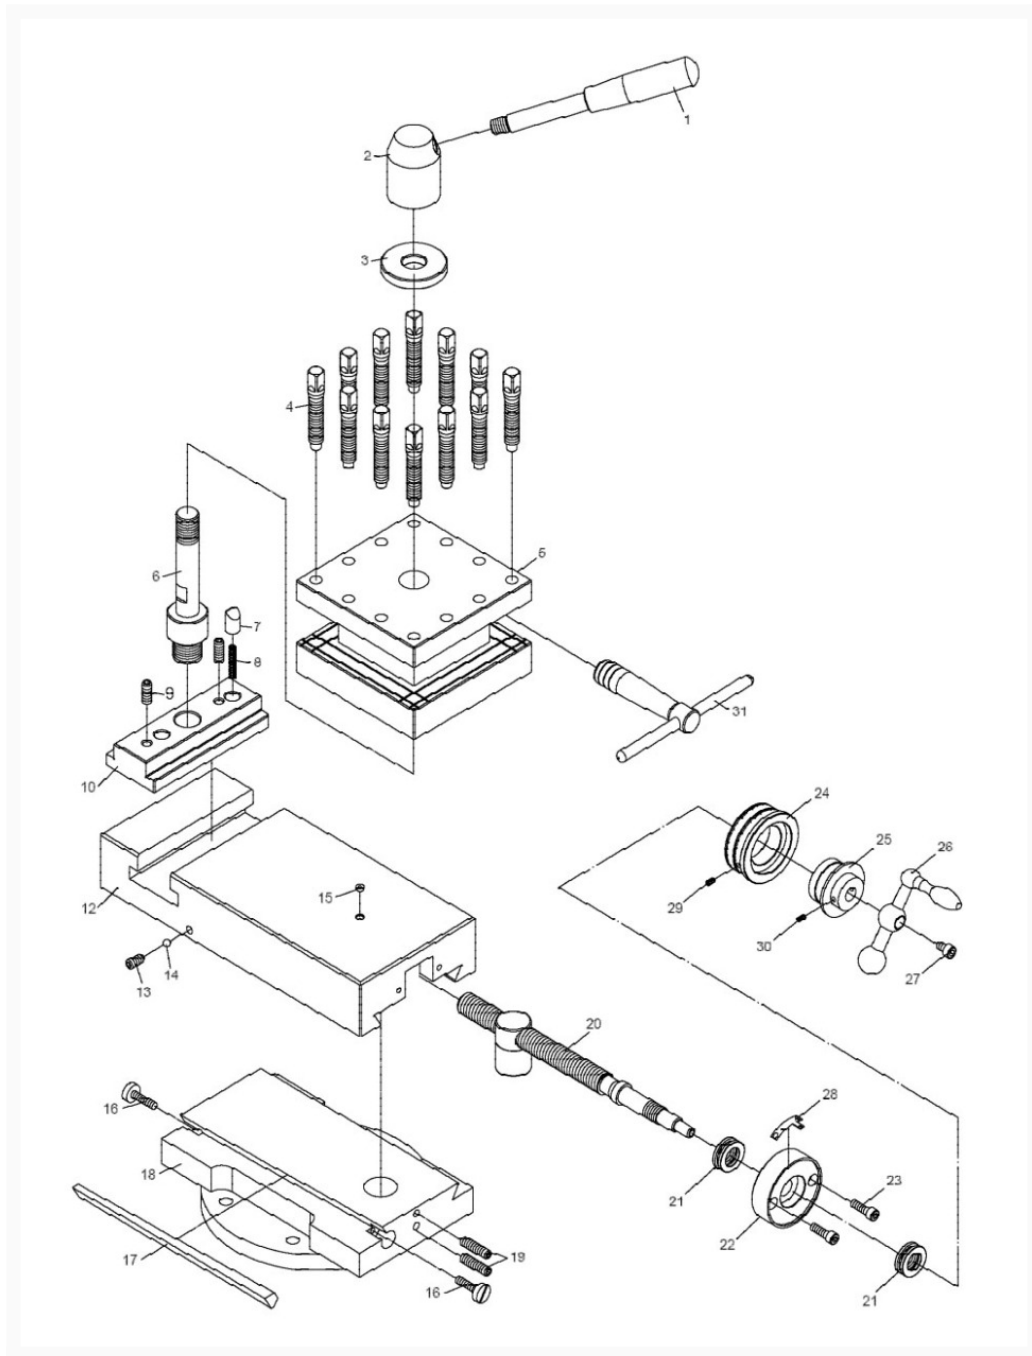

EGH-1880 4 Way Tool Post

Product Images

Additional Information

Stock Number

892200-6

Products in this set