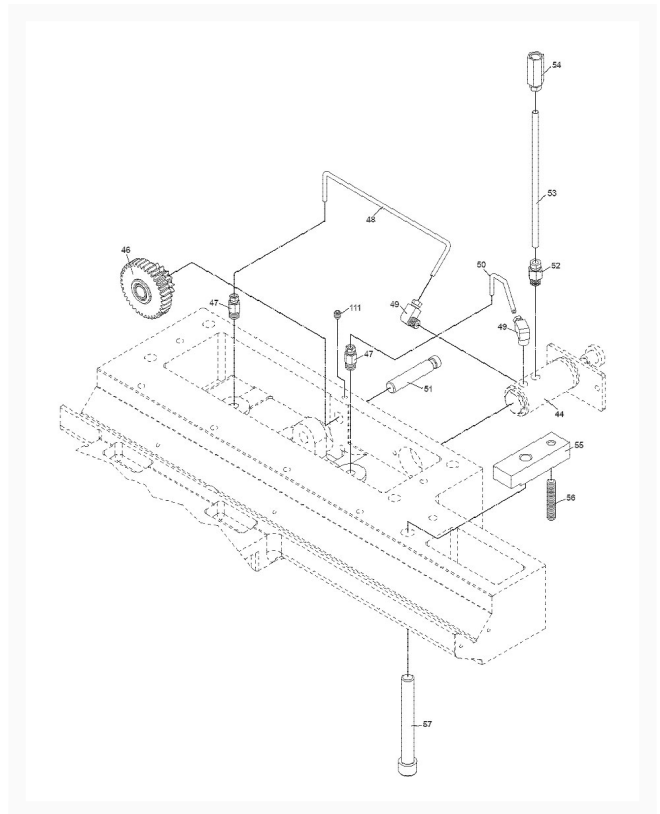

EGH-1880 Saddle Assembly

Product Images

Additional Information

Stock Number

892200-7

Products in this set