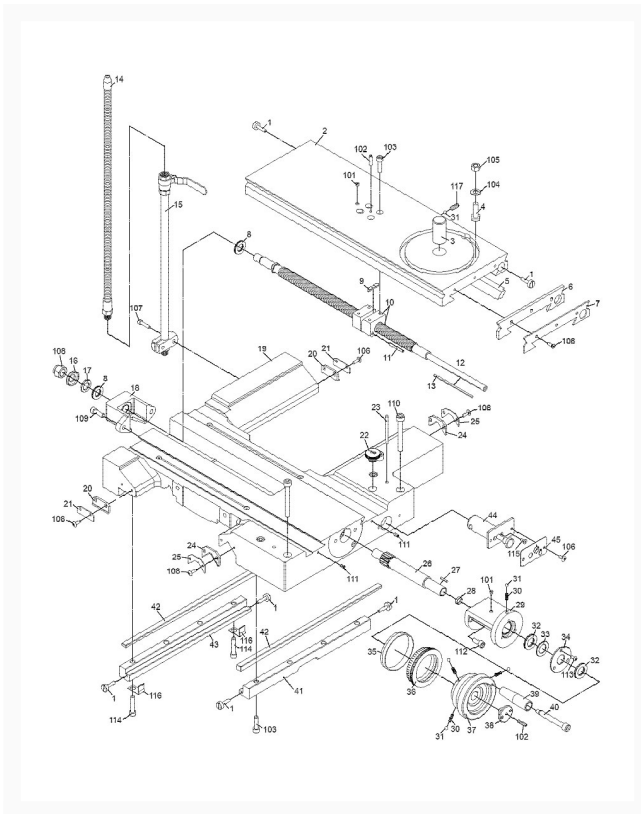

EGH-1880 Saddle Assembly

Product Images

Additional Information

Stock Number

892200-7

Products in this set