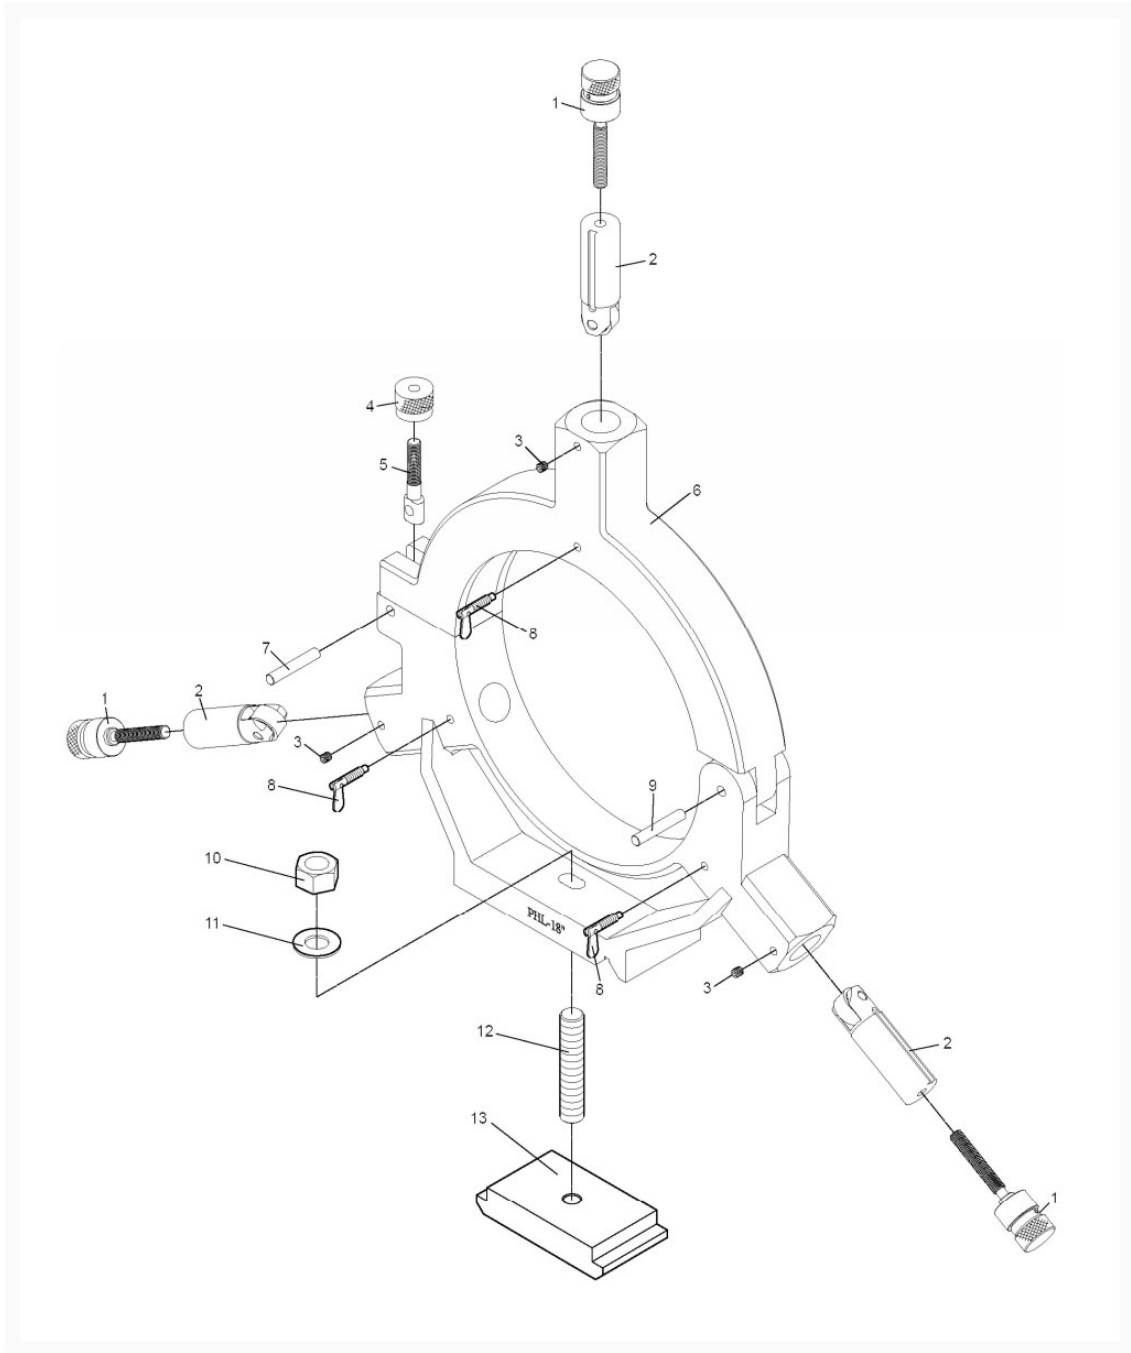

EGH-1880 Stationary Steady

Product Images

Additional Information

Stock Number

892200-14

Products in this set