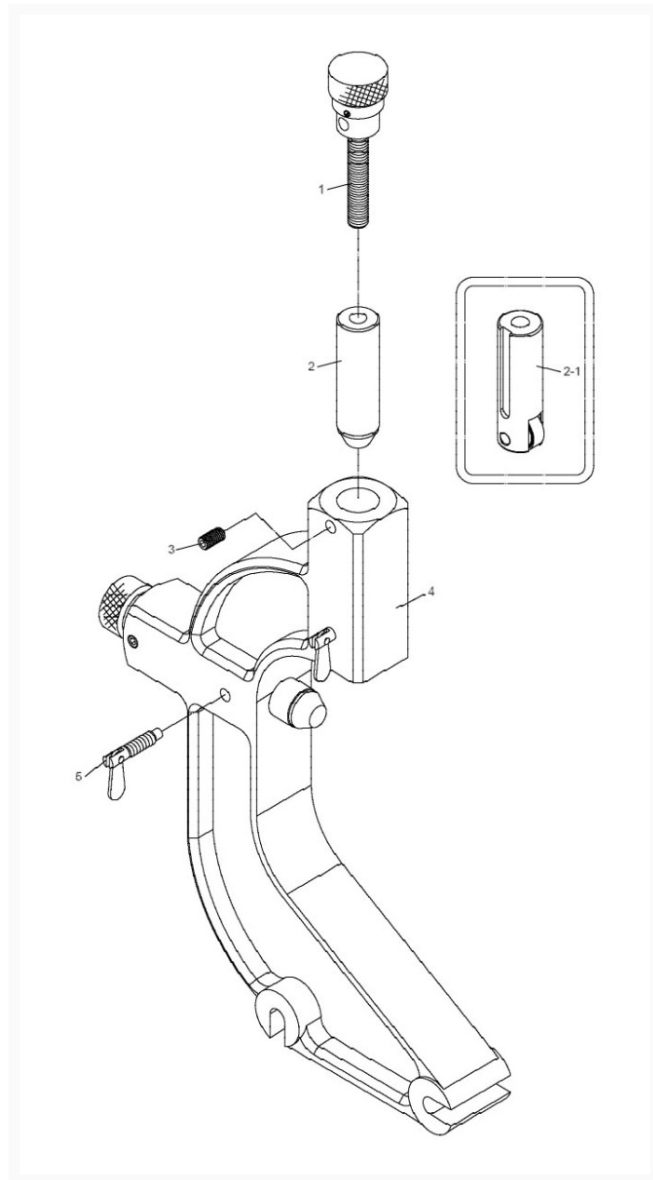

EGH-1880 Traveling Steady Assembly

Product Images

Additional Information

Stock Number

892200-15

Products in this set