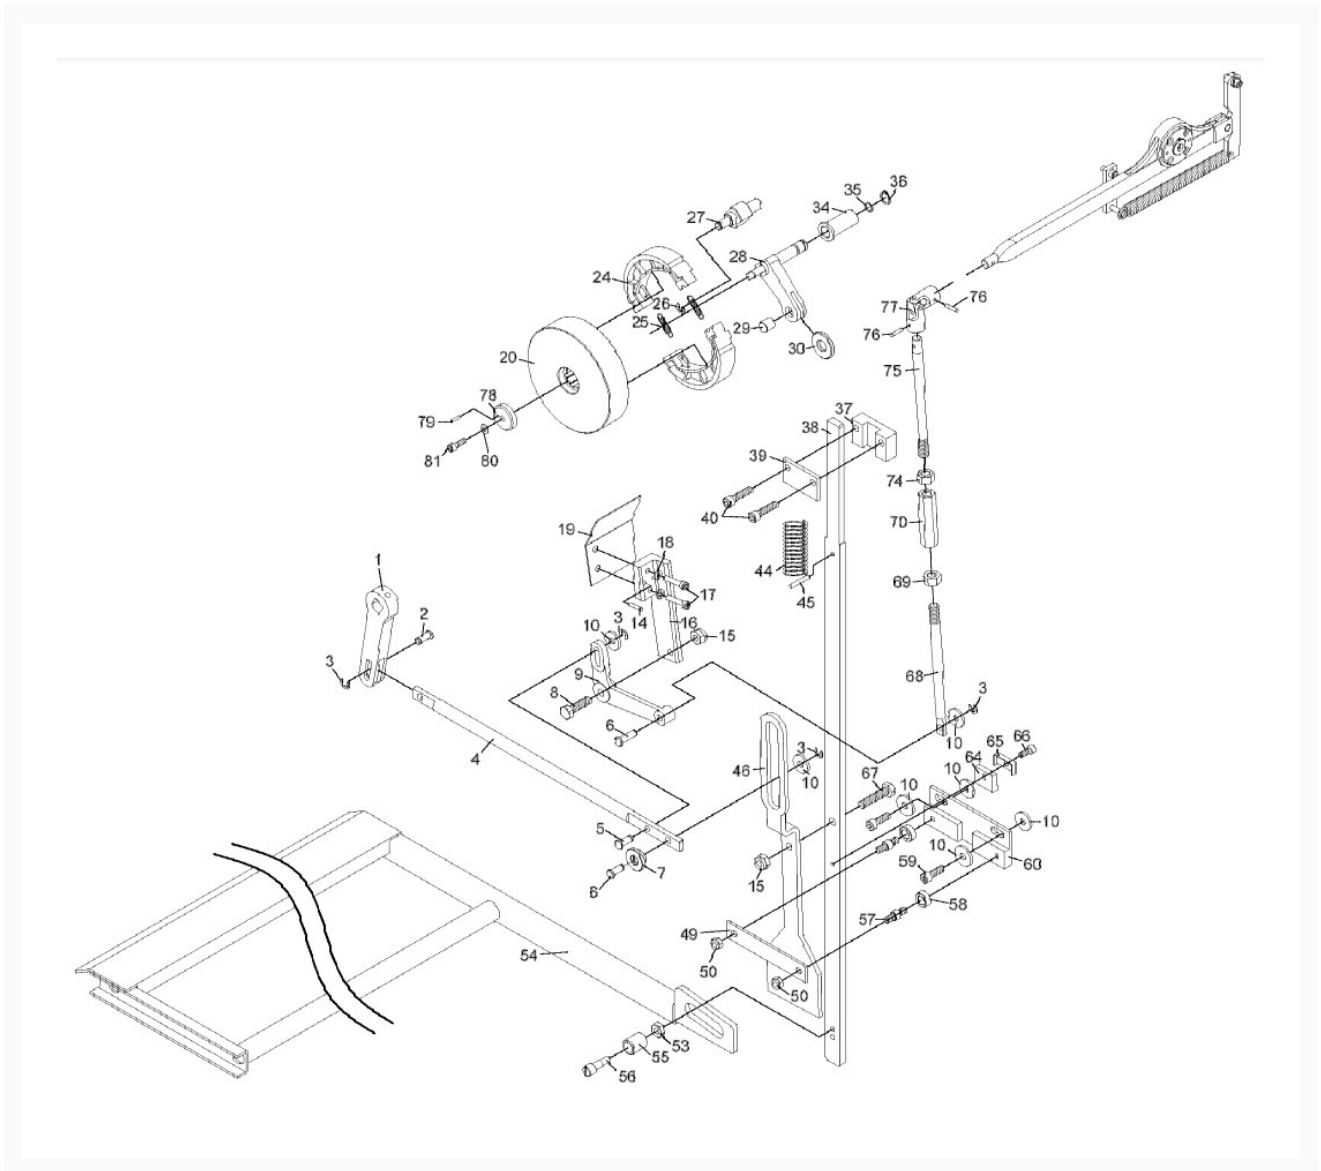

# EGH-1880 Brake Assembly

## Product Images

## Additional Information

---

Stock Number

892200-16