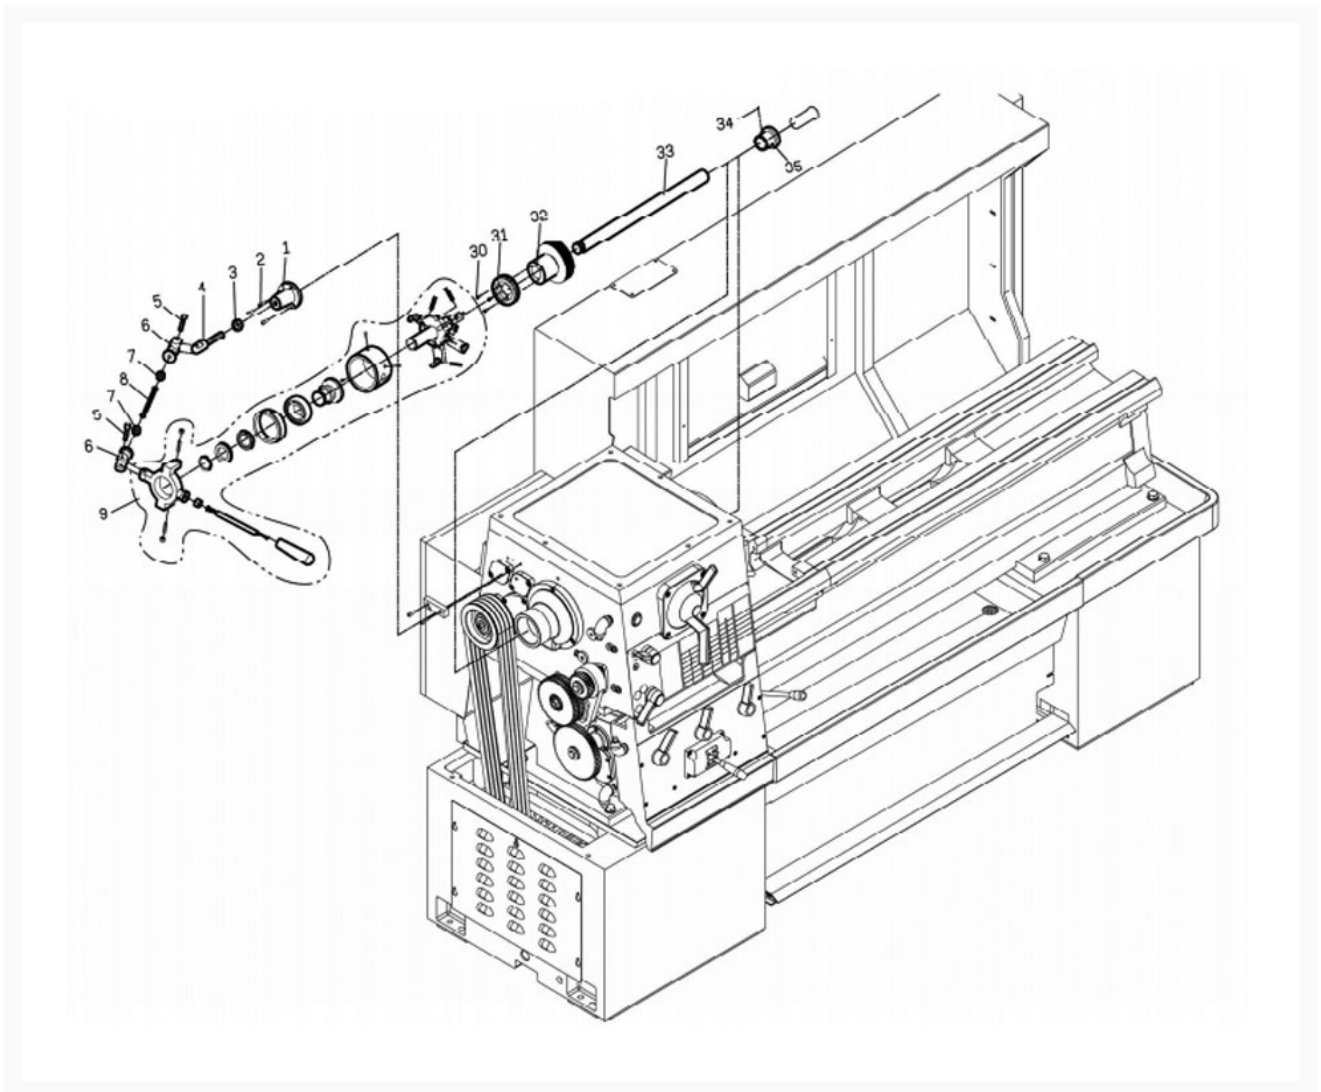

# EGH-1880 Collet Closer Assembly

## Product Images

---

## Additional Information

---

Stock Number

892200-19