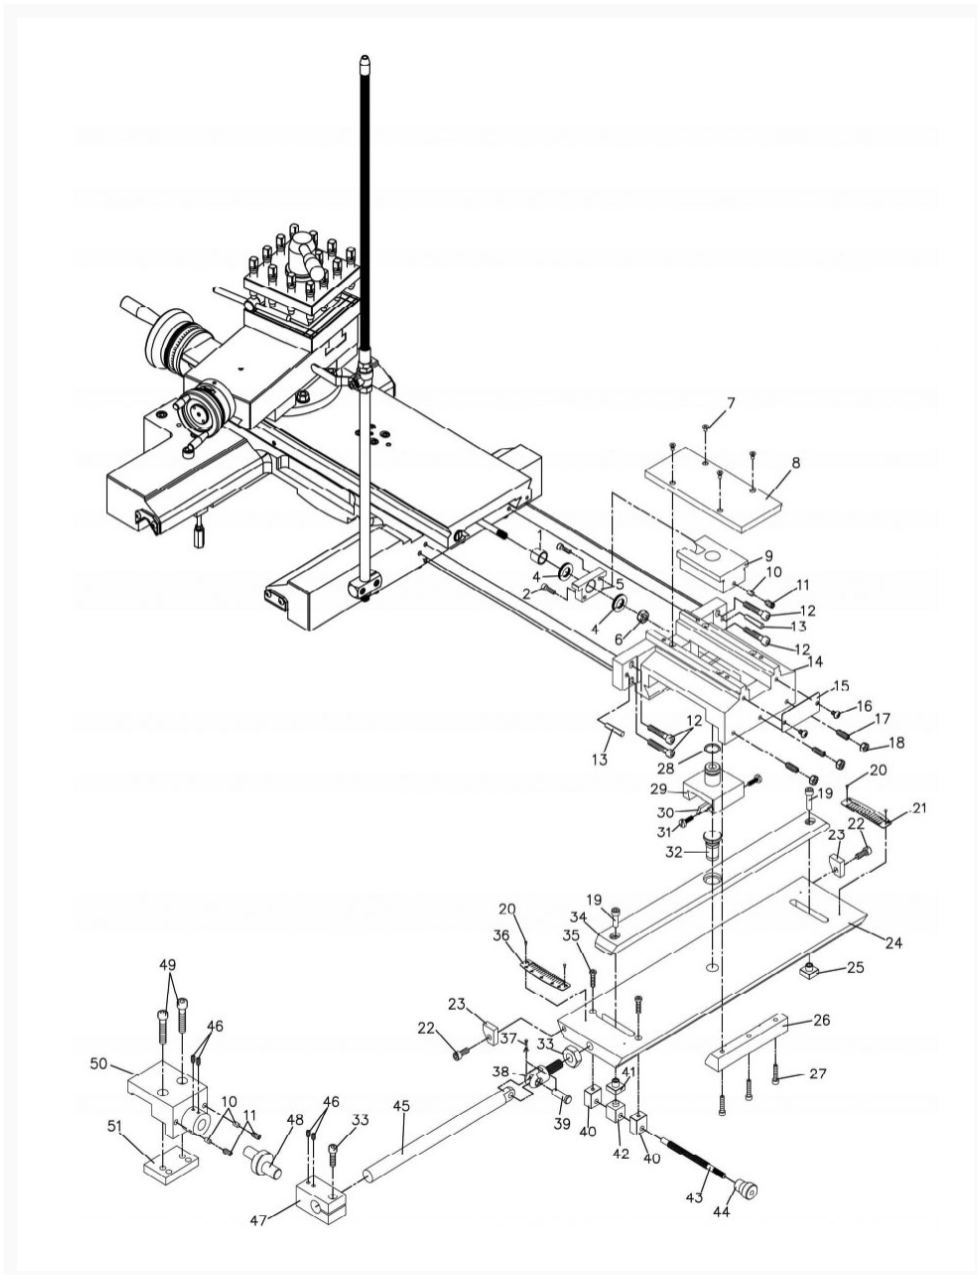

EGH-1880 Taper Attachment Assembly

Product Images

Additional Information

Stock Number

892200-20

Products in this set