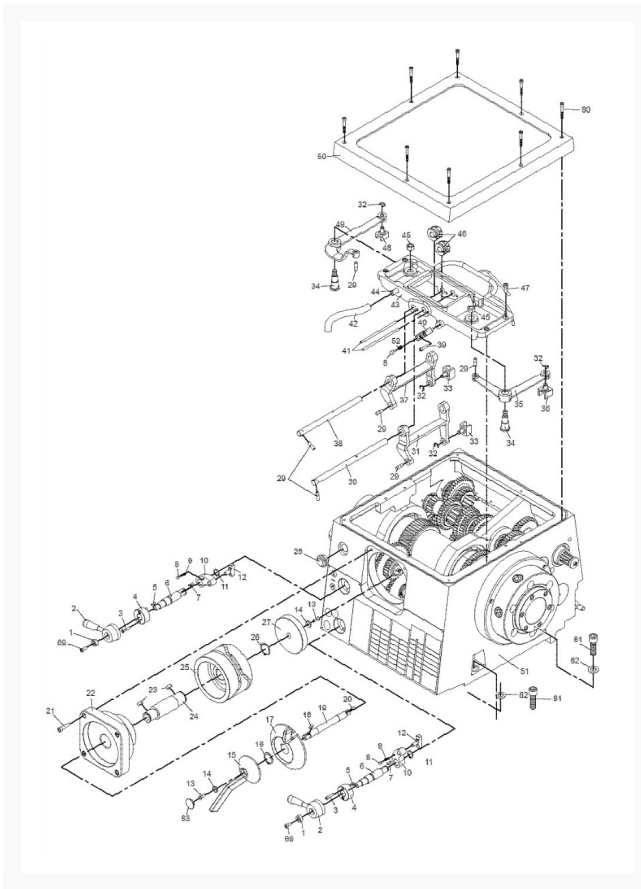

EGH-2180 Headstock Assembly I

Product Images

Additional Information

Stock Number

892250-1

Products in this set