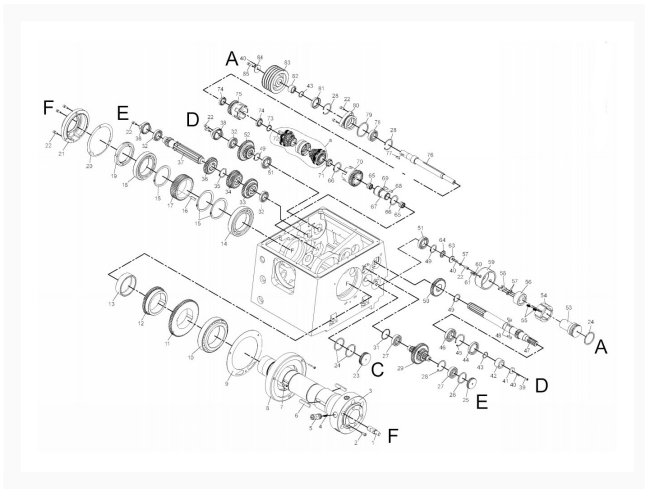

EGH-2180 Headstock Assembly II

Product Images

Additional Information

Stock Number

892250-2

Products in this set