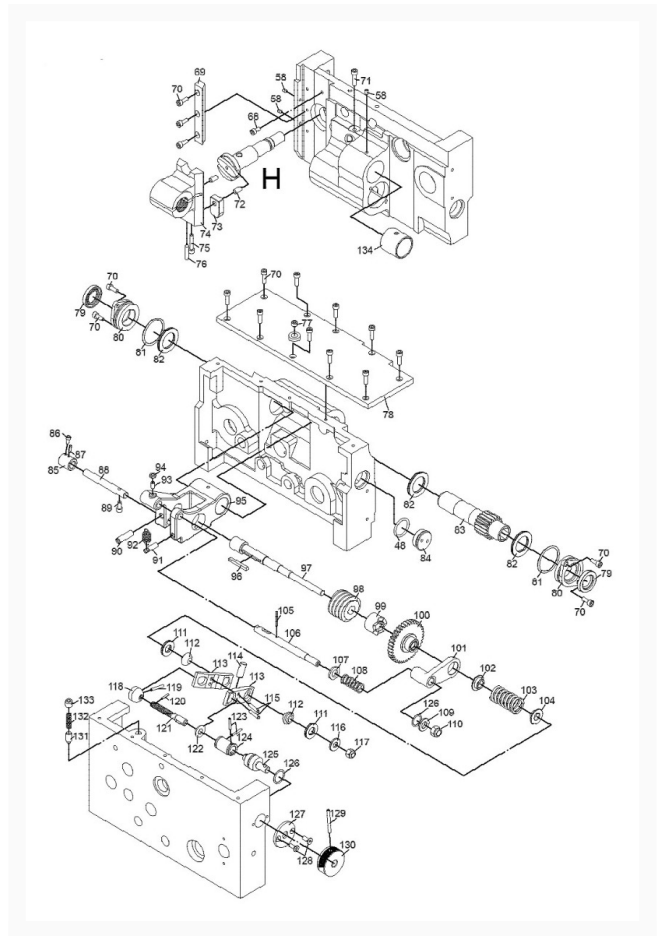

# EGH-2180 Apron Assembly

## Product Images

## Additional Information

Stock Number

892250-4