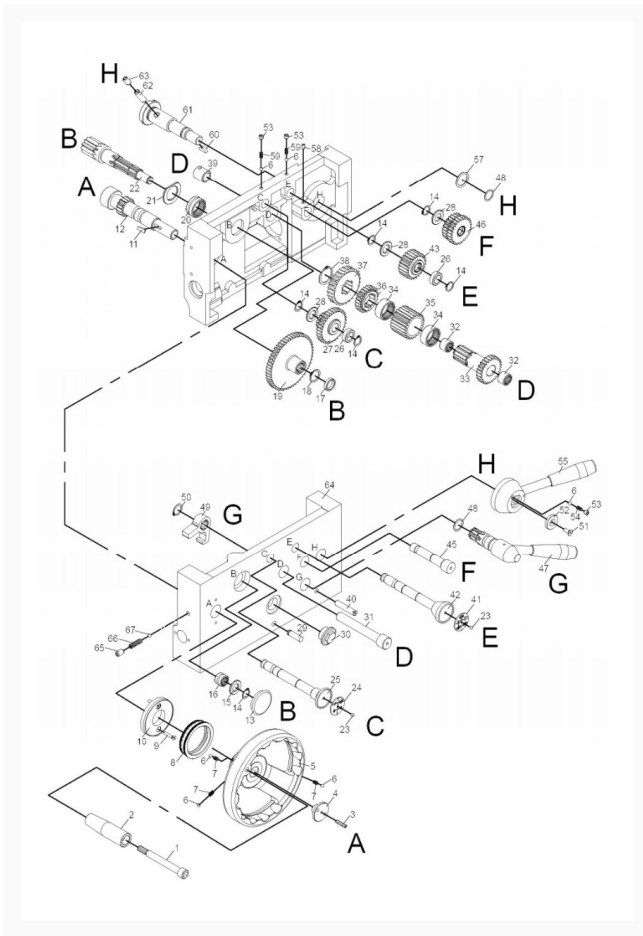

# EGH-2180 Apron Assembly

## Product Images

## Additional Information

Stock Number

892250-4

## Products in this set