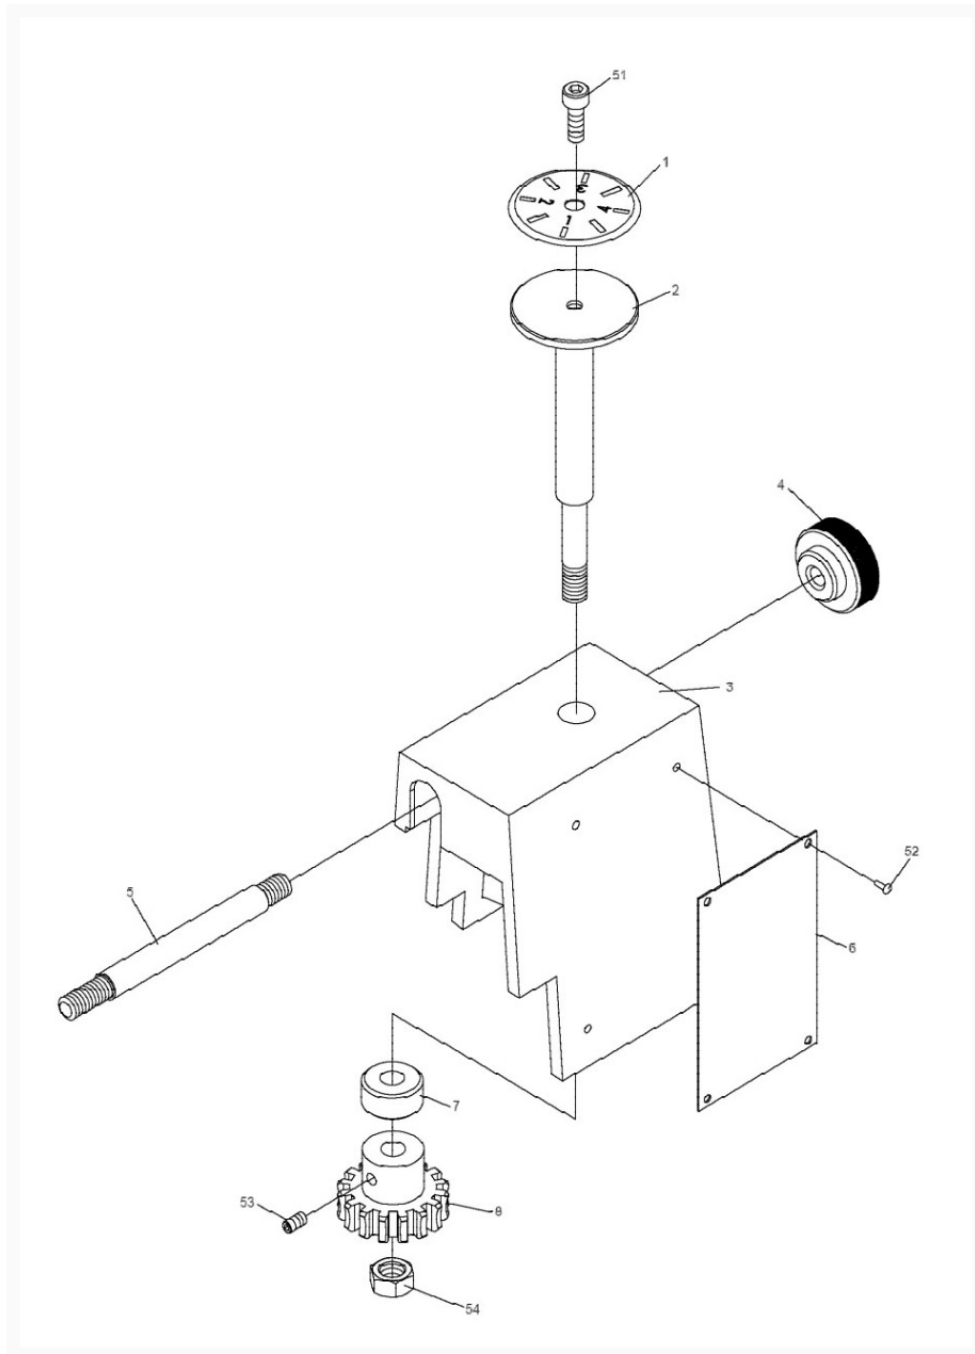

EGH-2180 Dial Indicator Assembly

Product Images

Additional Information

Stock Number

892250-5

Products in this set