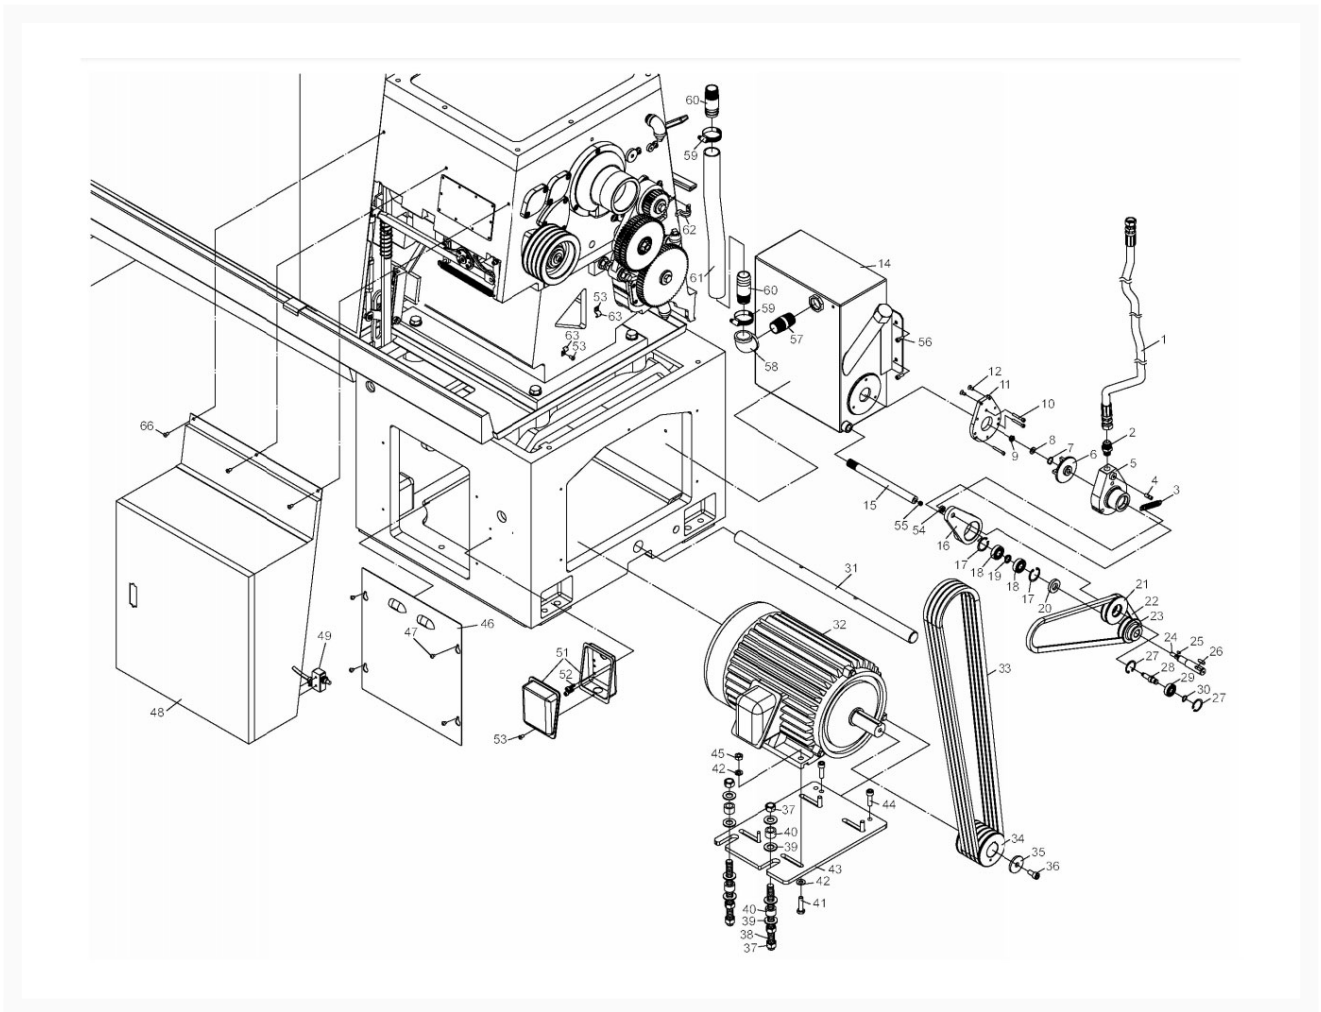

EGH-2180 Main Motor Assembly

Product Images

Additional Information

Stock Number

892250-10

Products in this set