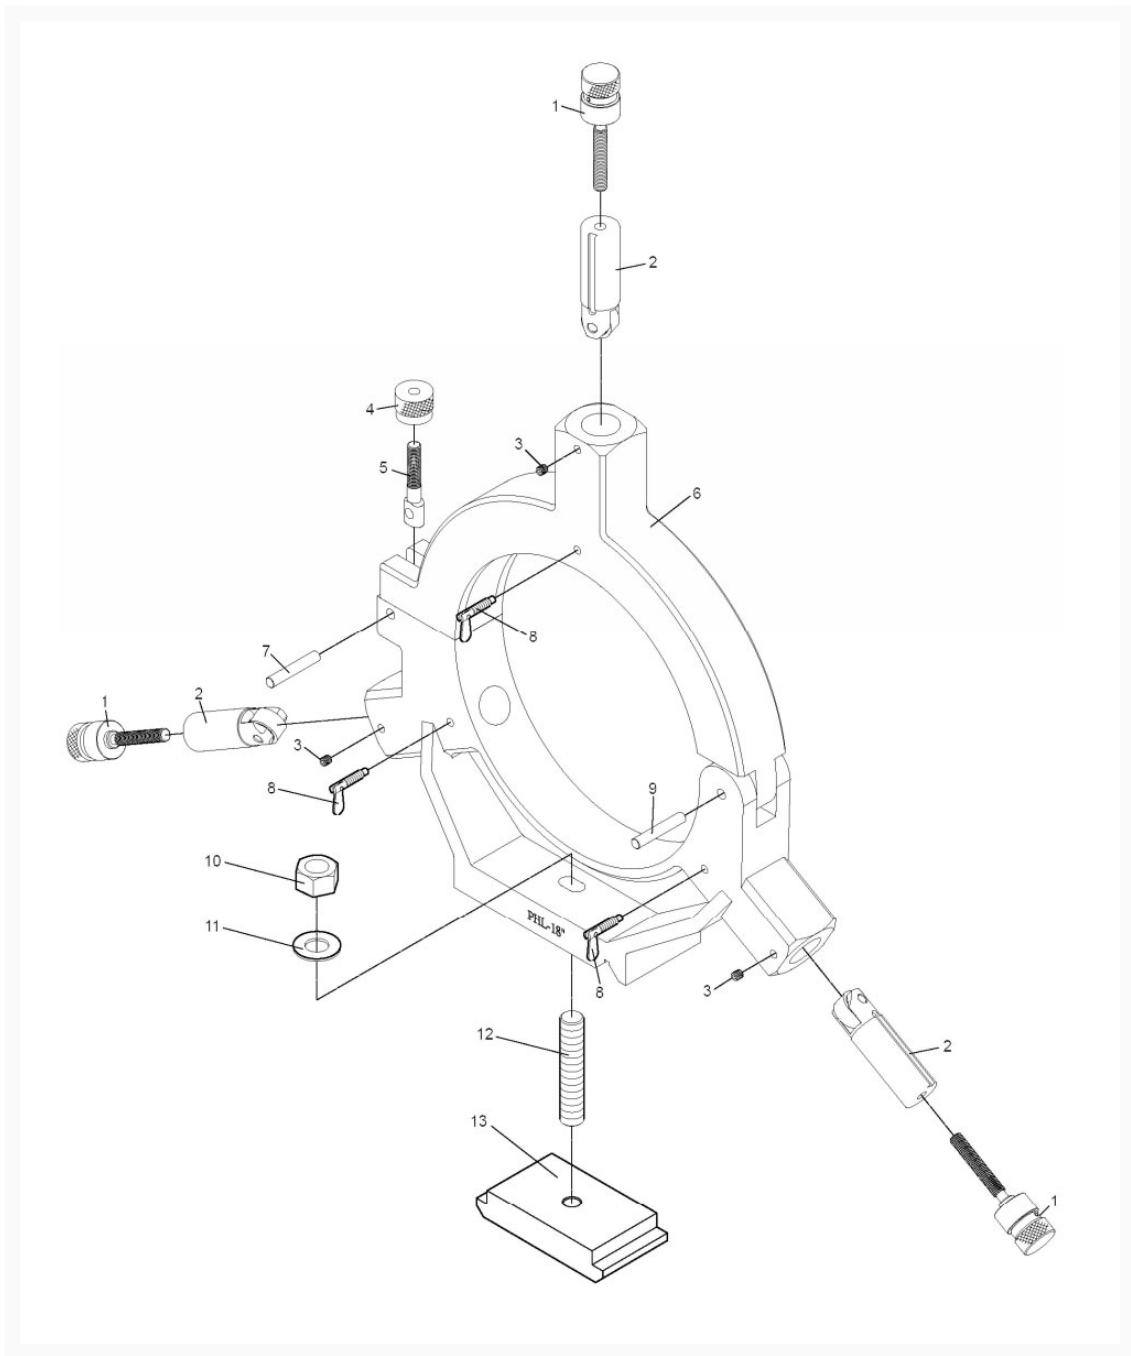

EGH-2180 Stationary Steady

Product Images

Additional Information

Stock Number

892250-14

Products in this set