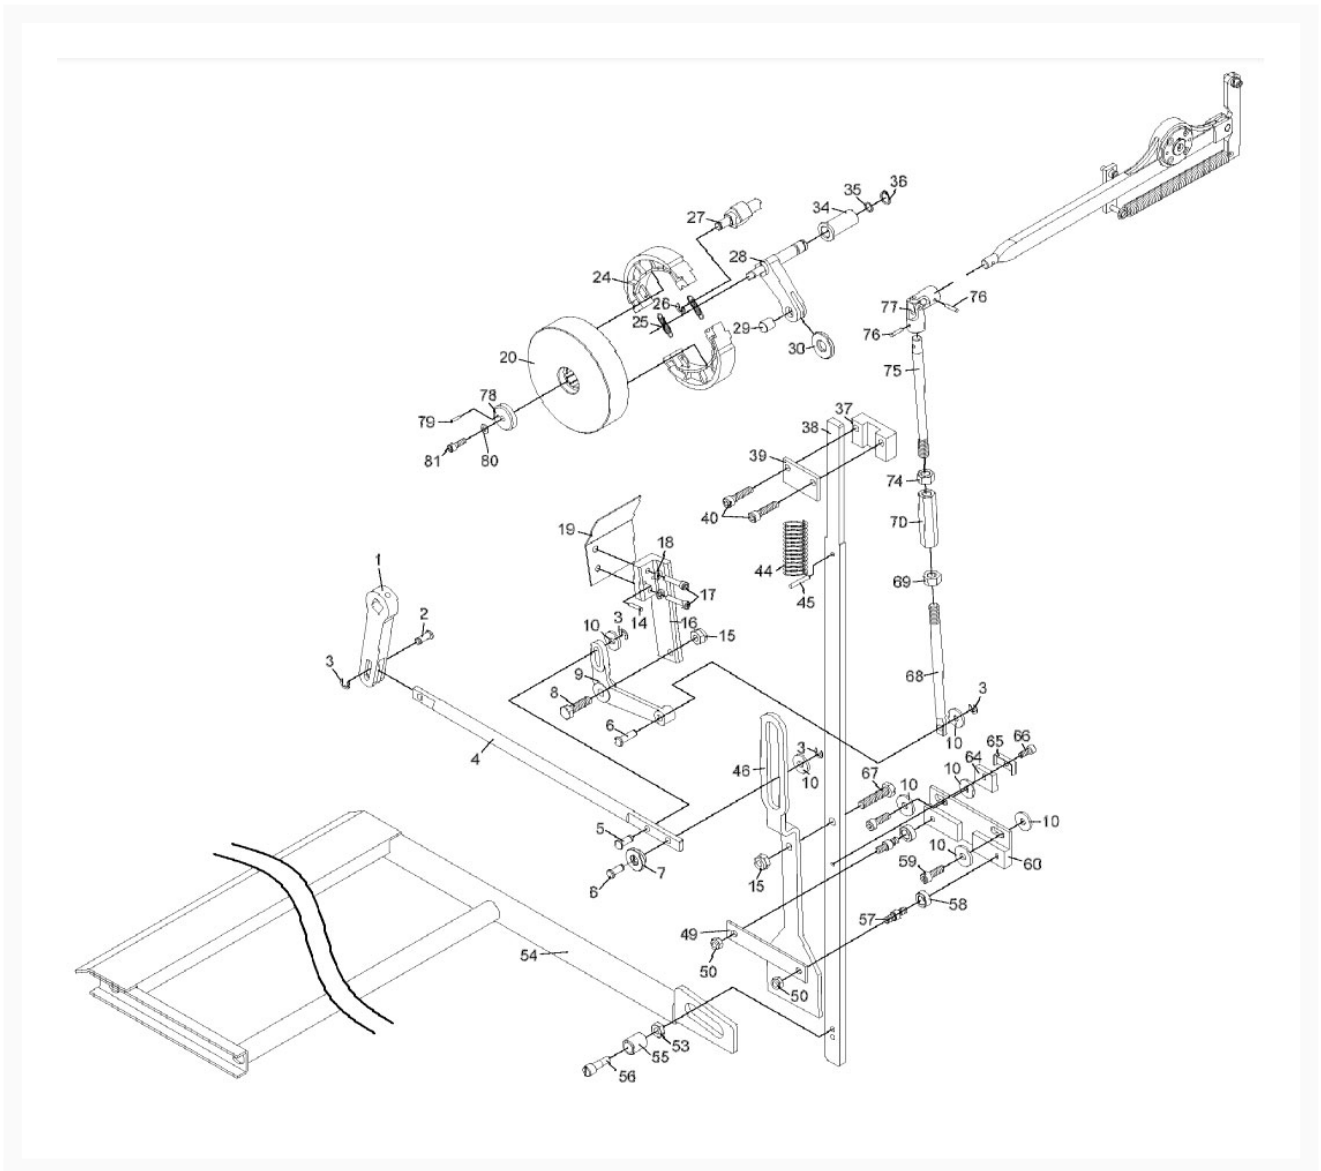

EGH-2180 Brake Assembly

Product Images

Additional Information

Stock Number

892250-16

Products in this set