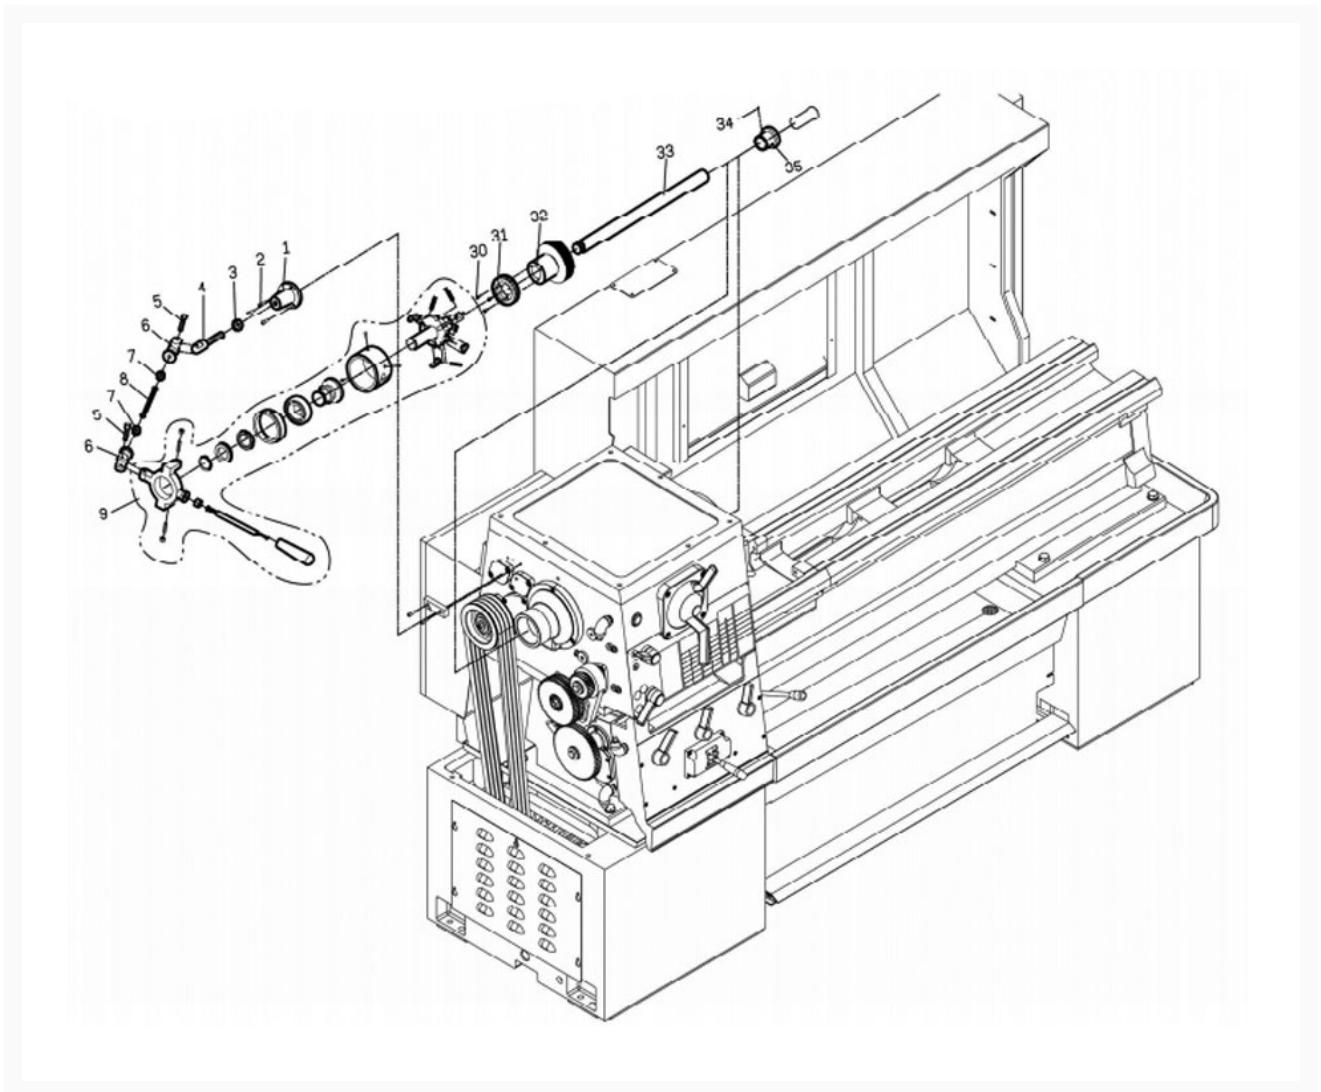

EGH-2180 Collet Closer Assembly

Product Images

Additional Information

Stock Number

892250-19

Products in this set