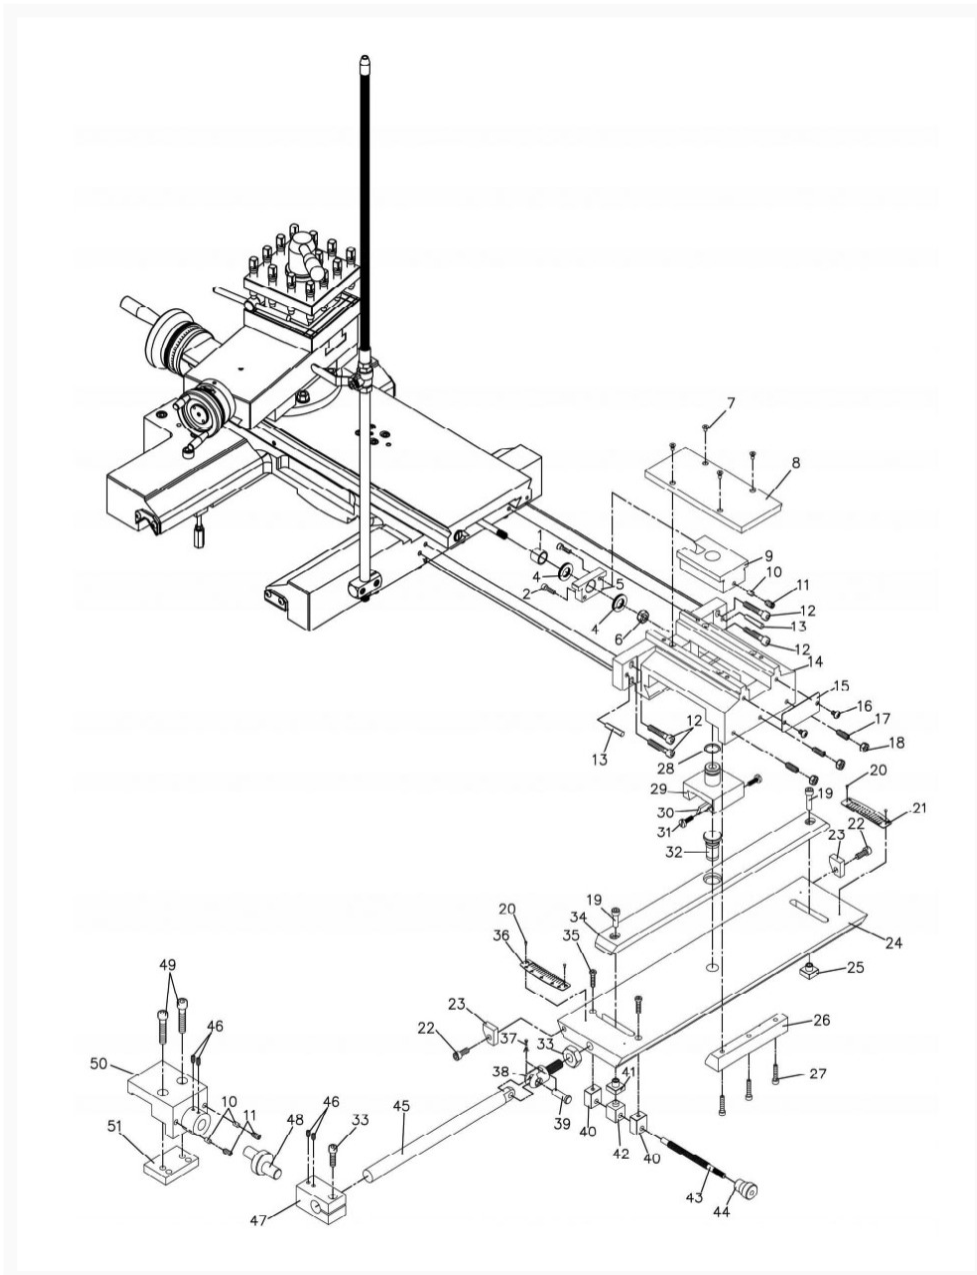

EGH-2180 Taper Attachment Assembly

Product Images

Additional Information

Stock Number

892250-20

Products in this set