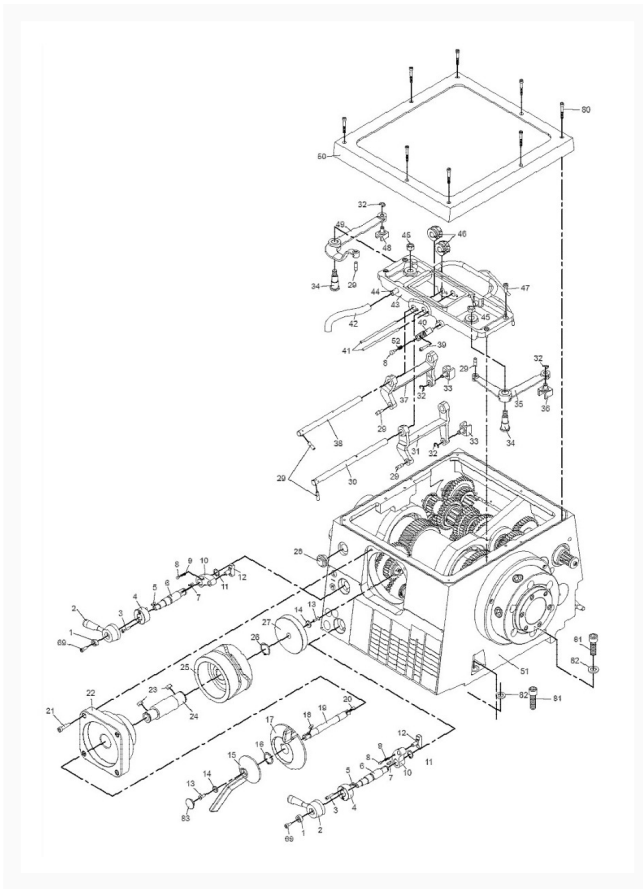

EGH-21120 Headstock Assembly I

Product Images

Additional Information

Stock Number

892270-1

Products in this set