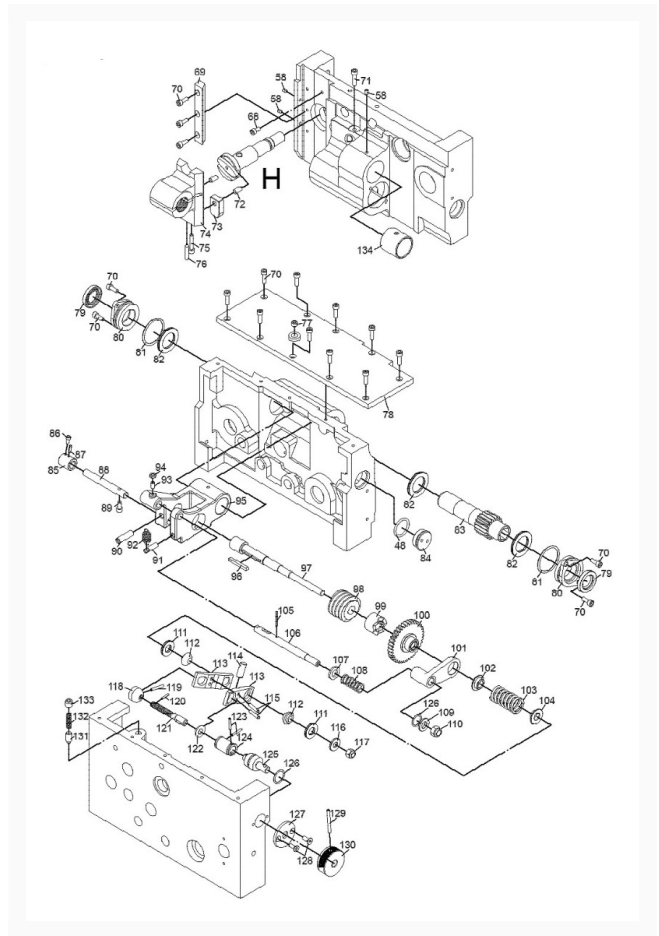

EGH-21120 Apron Assembly

Product Images

Additional Information

Stock Number

892270-4

Products in this set