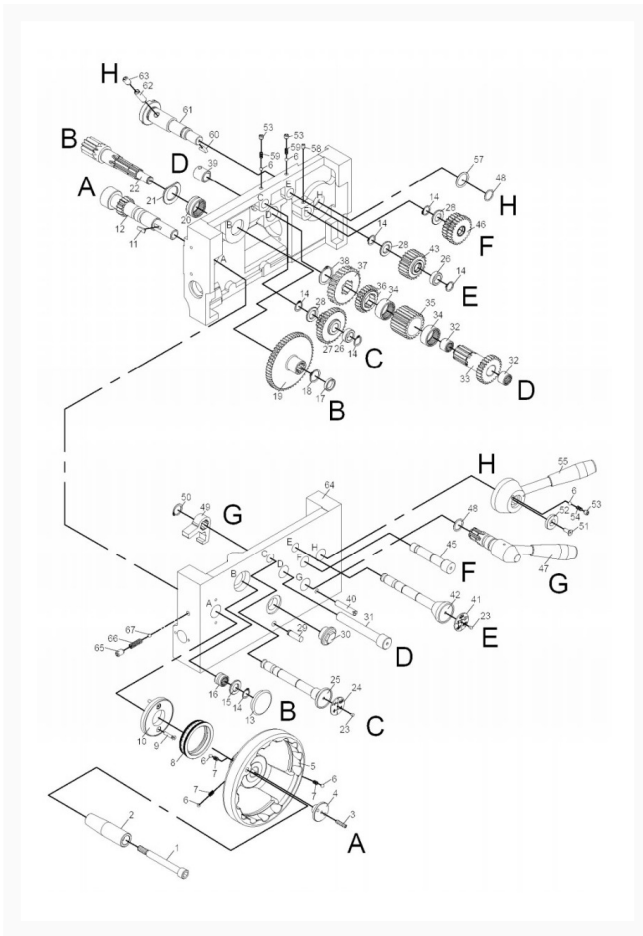

EGH-21120 Apron Assembly

Product Images

Additional Information

Stock Number

892270-4

Products in this set