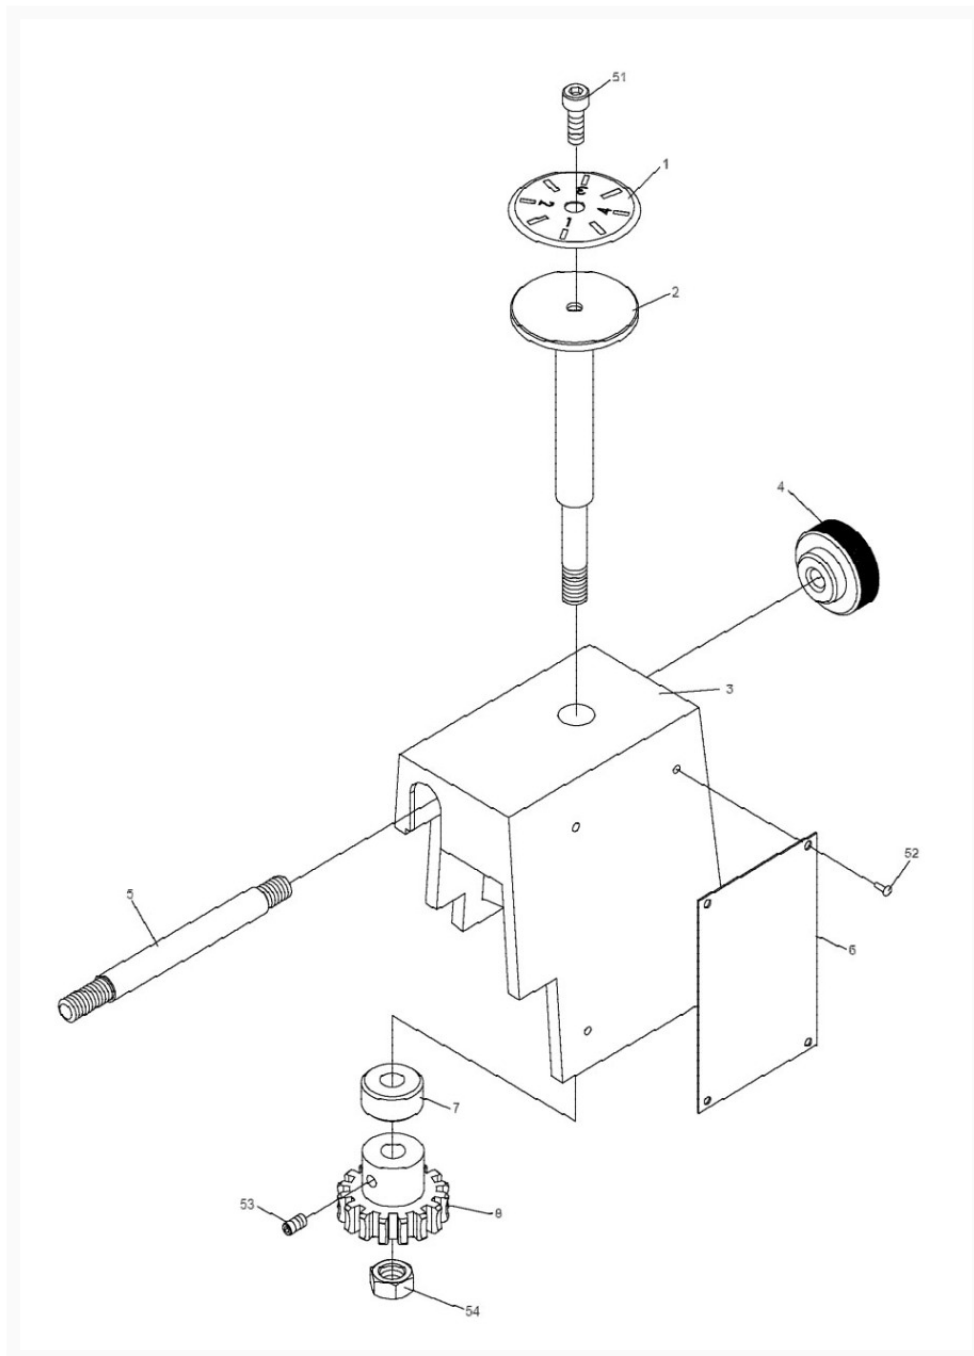

# EGH-21120 Dial Indicator Assembly

## Additional Information

---

Stock Number

892270-5