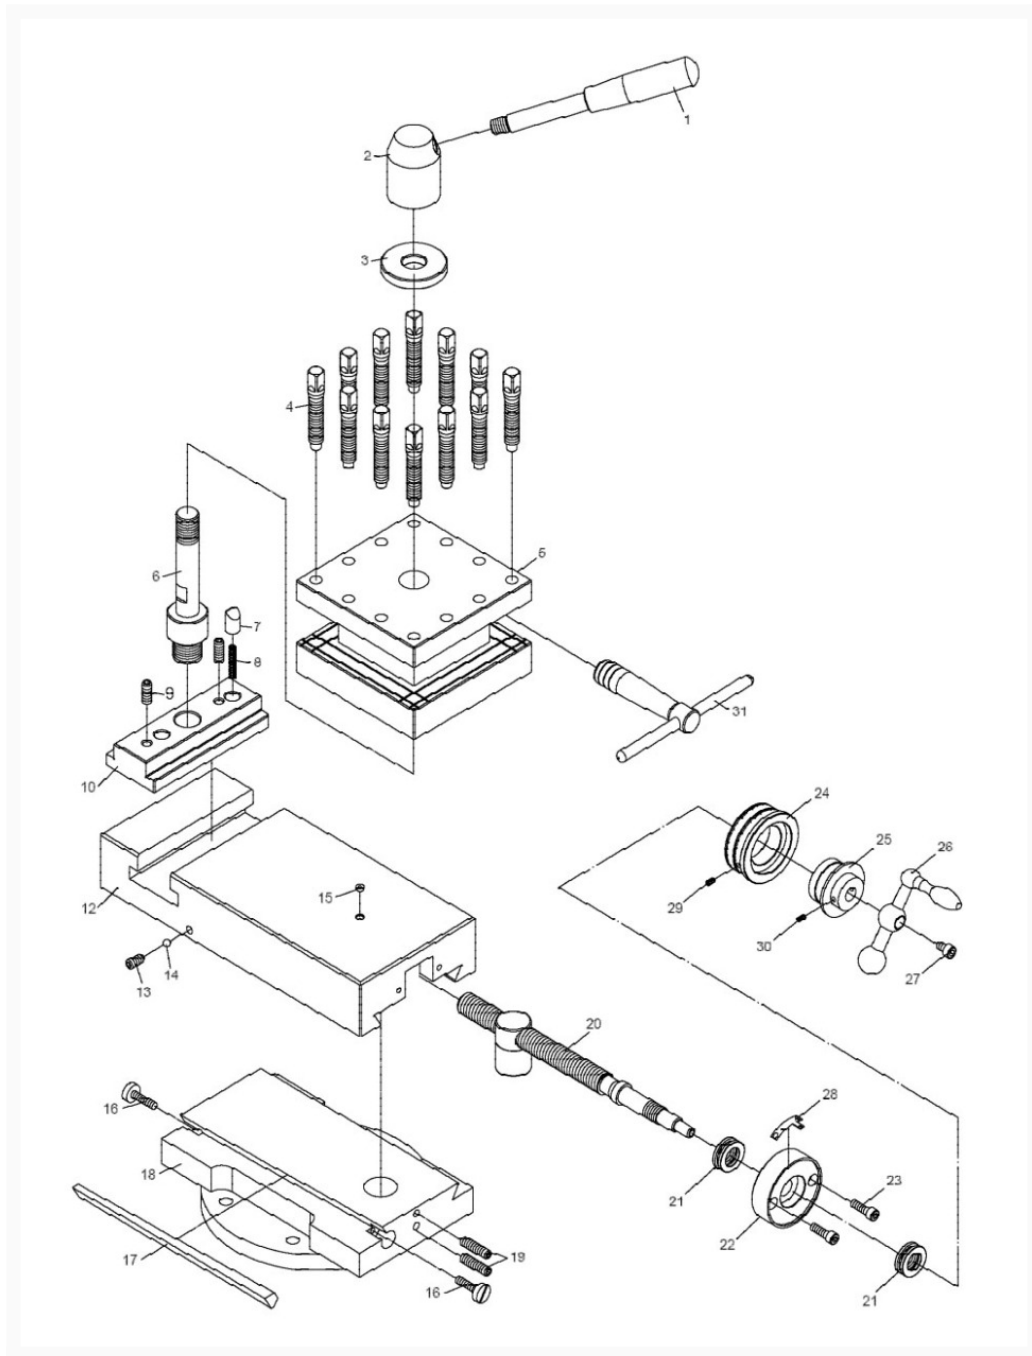

EGH-21120 4 Way Tool Post

Product Images

Additional Information

Stock Number

892270-6

Products in this set