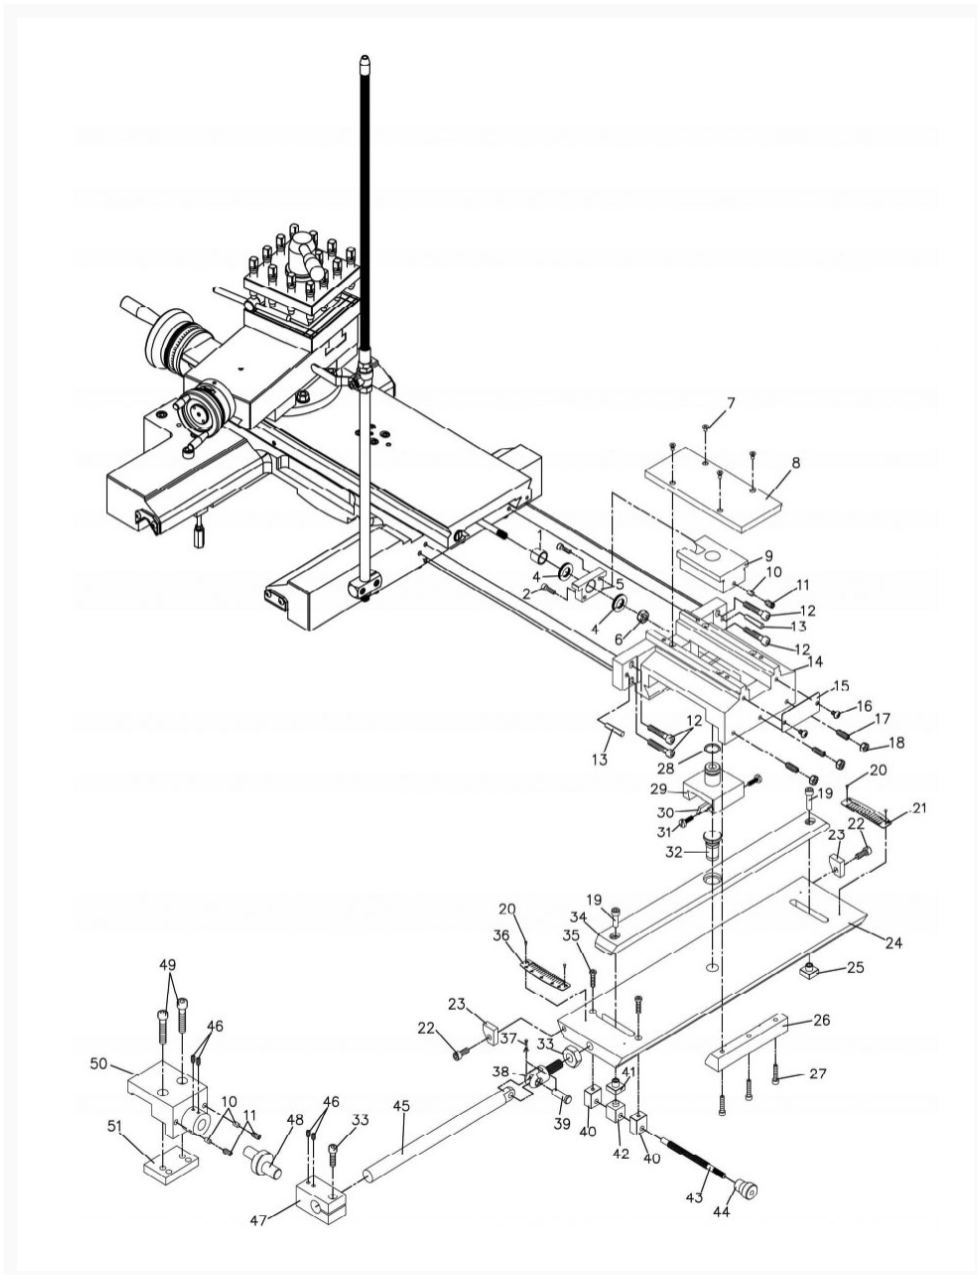

EGH-21120 Taper Attachment Assembly

Product Images

Additional Information

Stock Number

892270-20

Products in this set