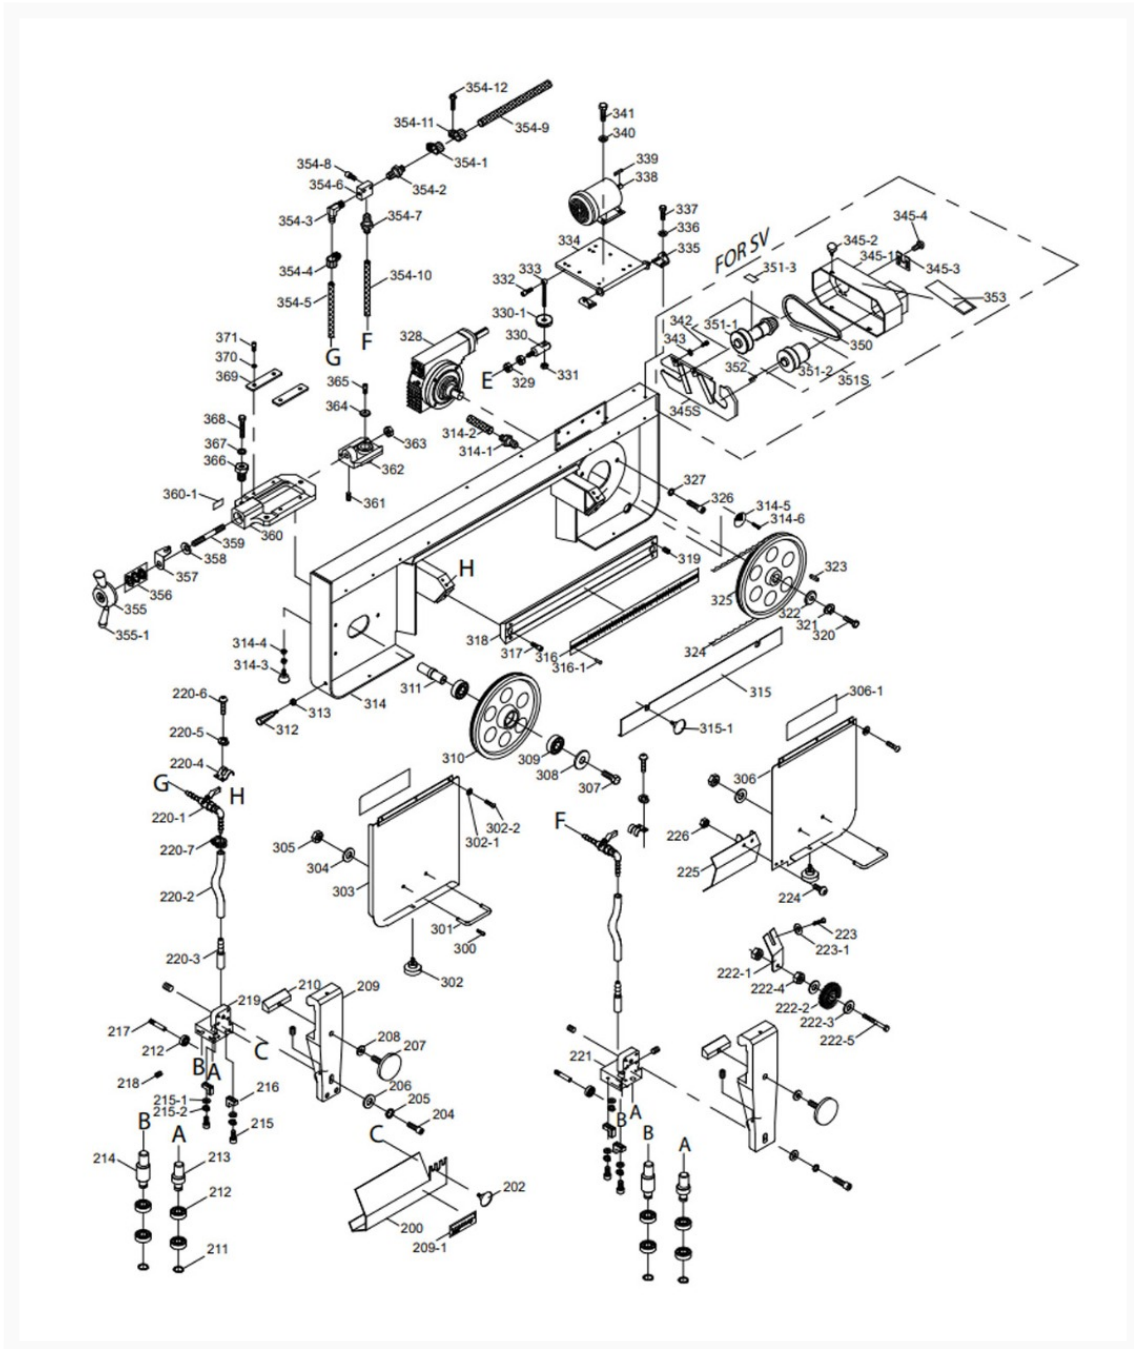

EHB-8VS Saw Head Assembly

Product Images

Additional Information

Stock Number

891015-2

Products in this set