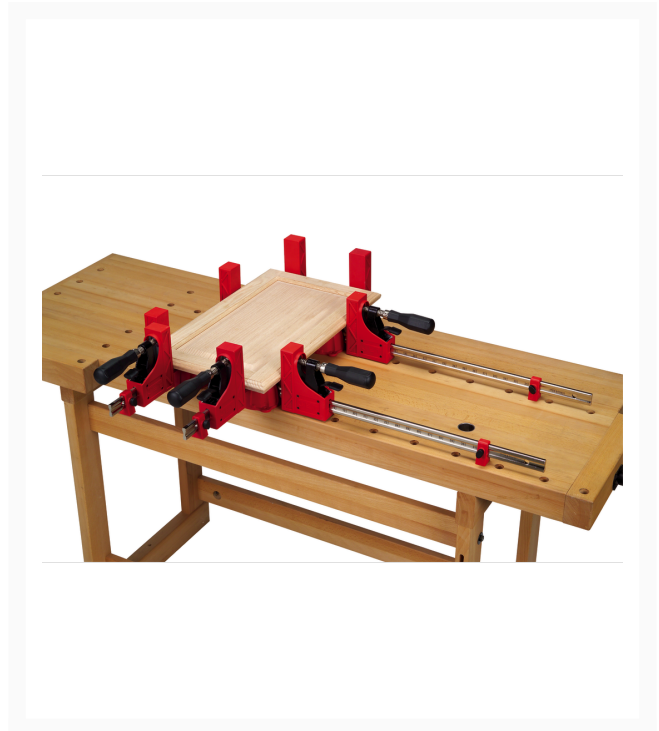

60" Parallel Clamp

Product Images

Additional Information

Stock Number	JT9-70460-1
Clamp Pressure (Lbs.)	1,000
Model Number	70460
Prop 65	Cancer and Reproductive Harm
Spread Capacity	67
Style (Type)	Parallel
Warranty	Lifetime
Gross Weight	10.15