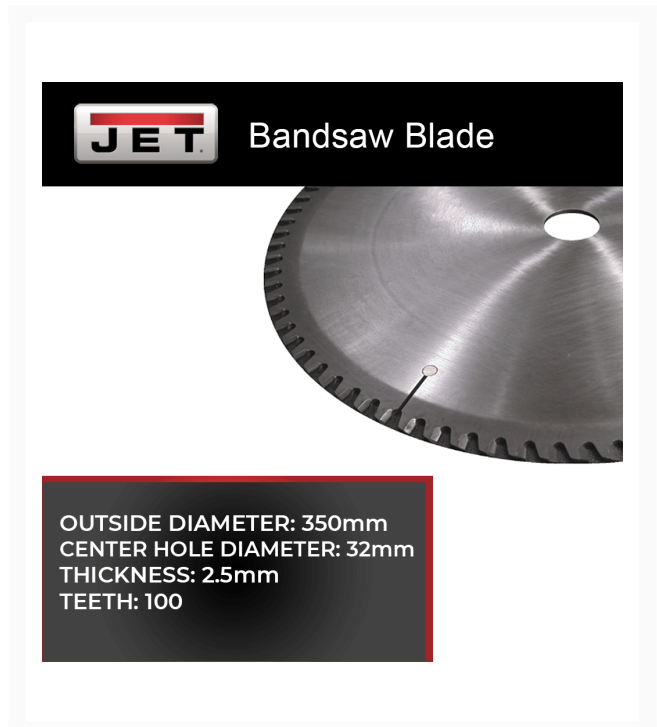

JET — Replacement Circular Saw Blade, Ferrous, 350 x 2.5 x 32mm x 100T for JFK350-2/4K

Product Images

Short Description

JET — Replacement Circular Saw Blade, Ferrous, 350 x 2.5 x 32mm x 100T for JFK350-2/4K