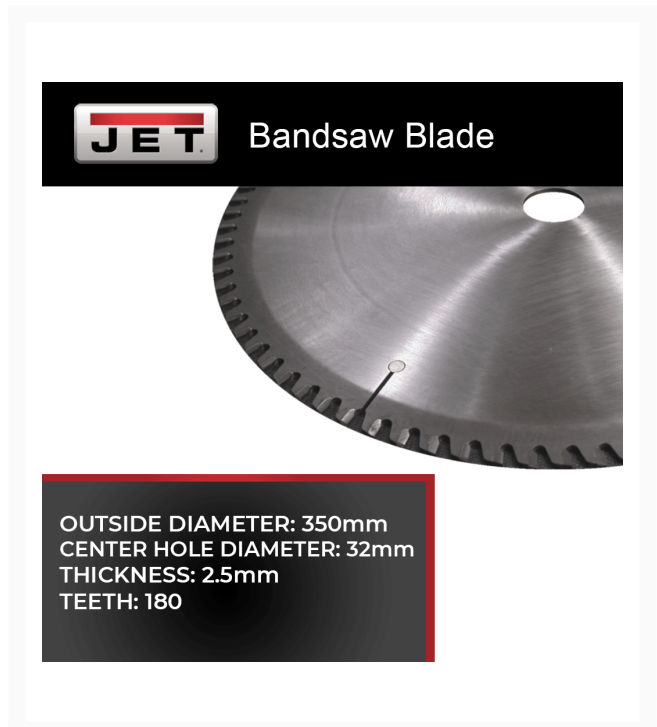

JET — Replacement Circular Saw Blade, Nonferrous, 350 x 2.5 x 32mm x 180T

Product Images

Short Description

JET — Replacement Circular Saw Blade, Nonferrous, 350 x 2.5 x 32mm x 180T

Additional Information

Stock Number	JT9-579052
Model Number	579052
Prop 65	None
Warranty	No value
Gross Weight	1.0