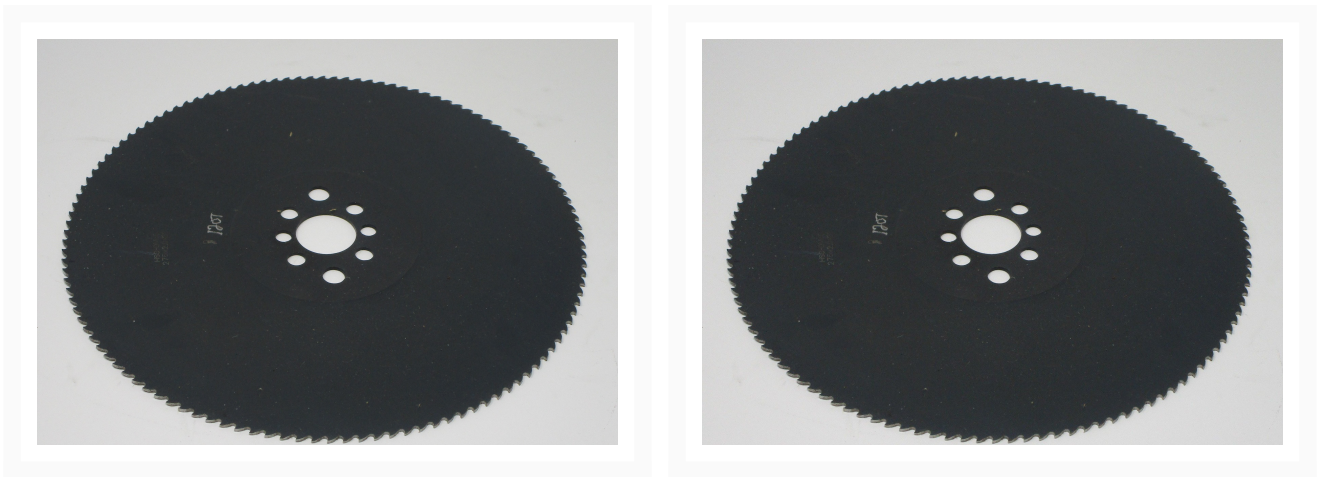

Ferrous High Speed Steel Circular Saw Blade 275mm x 32mm x 2mm x 120T For CS-275/-1

Product Images

Short Description

Ferrous High Speed Steel Circular Saw Blade 275mm x 32mm x 2mm x 120T For CS-275/-1

Additional Information

Stock Number	JT9-CS275-41
Model Number	CS275-41
Prop 65	None
Gross Weight	3.97