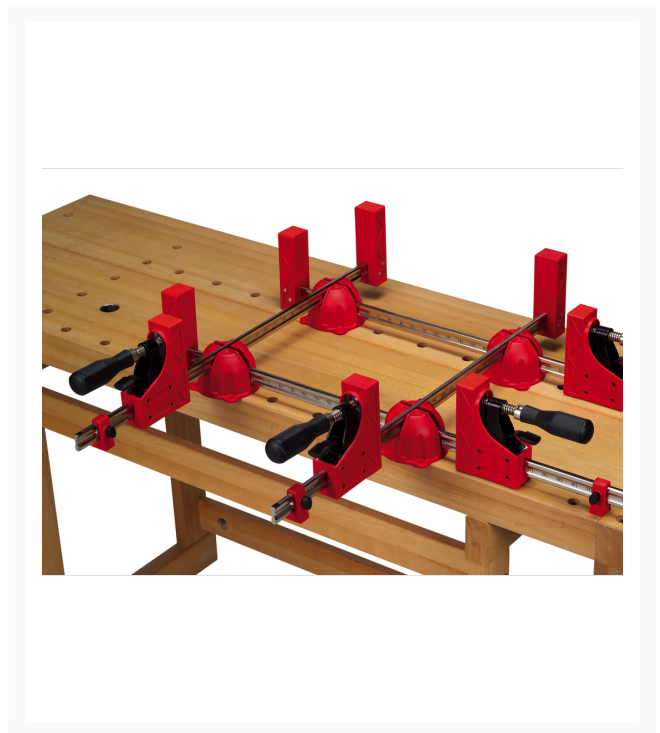

# Parallel Clamp Framing Kit (2 - 24 x 40)

## Product Images

---

## Short Description

---

JET 70411 Parallel Clamp Framing Kit (24" and 40")

## Additional Information

---

Stock Number	JT9-70411
Clamp Pressure (Lbs.)	1,000
Model Number	70411
Prop 65	Cancer and Reproductive Harm
Style (Type)	Parallel
Warranty	Lifetime
Gross Weight	36.0