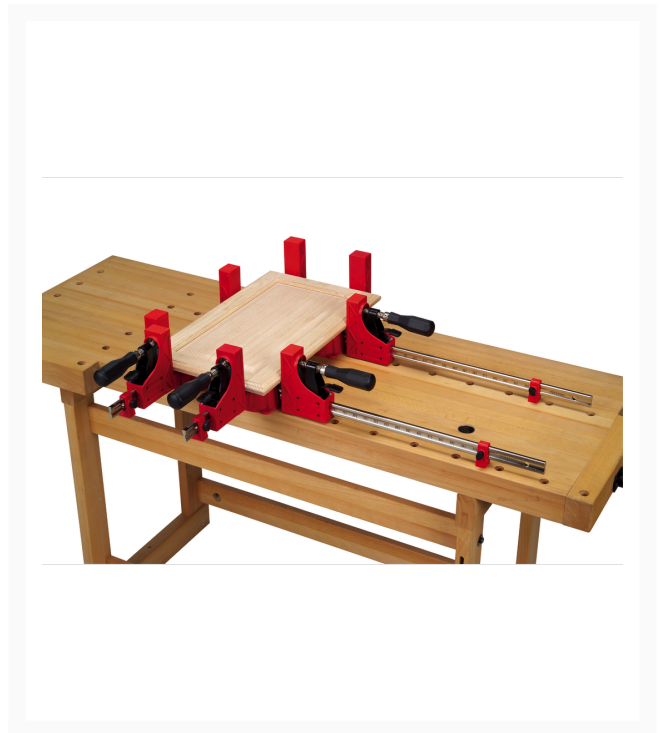

# 24" Parallel Clamp

## Product Images

---

## Short Description

---

JET 24" Parallel Clamp (70424)

## Additional Information

---

Stock Number	JT9-70424
Clamp Pressure (Lbs.)	1,000
Model Number	70424
Prop 65	Cancer and Reproductive Harm
Spread Capacity	31
Style (Type)	Parallel